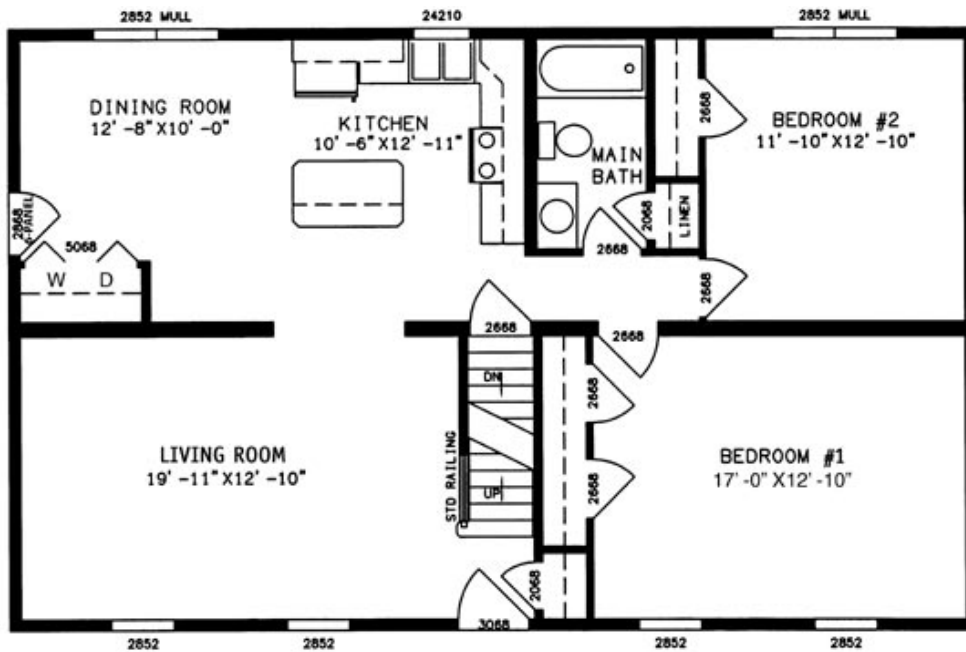

Bridgehampton

BRIDGEHAMPTON
PLAN No: NC6604
FIRST FLOOR
27'4" X 44'0"
1202 SQ. FT.