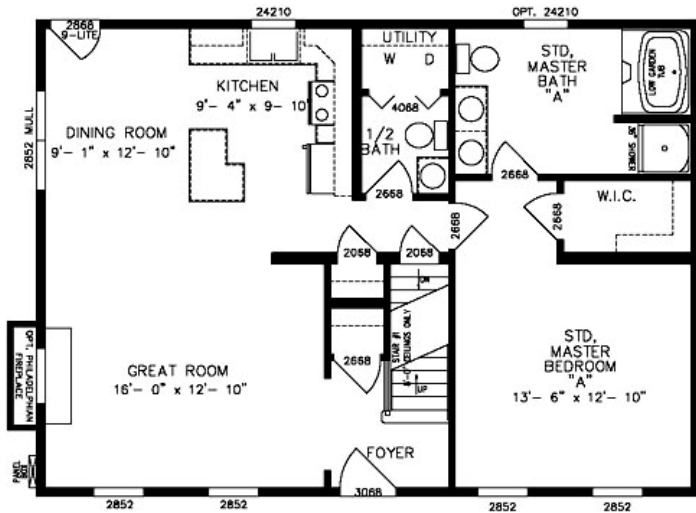

Champlain

CHAMPLAIN
 PLAN No: NC6602
 FIRST FLOOR
 27'4" x 38'0"
 1041 SQ. FT.

CHAMPLAIN
 PLAN No: NC6602
 PROPOSED SECOND FLOOR
 (BY OTHERS)
 17'0" x 38'0"