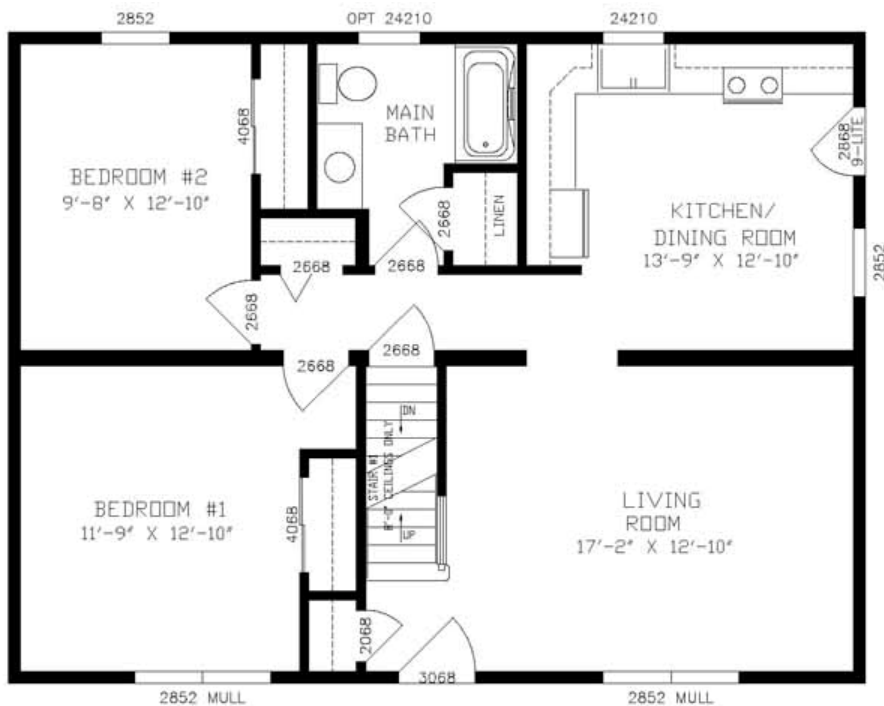

Homestead IV

HOMESTEAD IV
PLAN No: 4070
FIRST FLOOR
27'4" X 36'0"
984 SQ. FT.