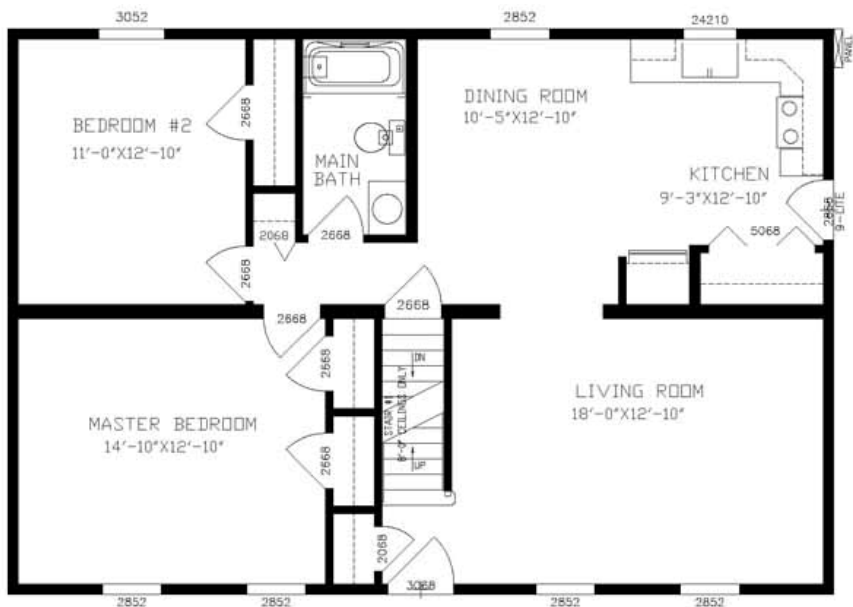

Seneca

SENECA
PLAN NO: NC6603
FIRST FLOOR
27'4" x 40'0"
1093 SQ. FT.