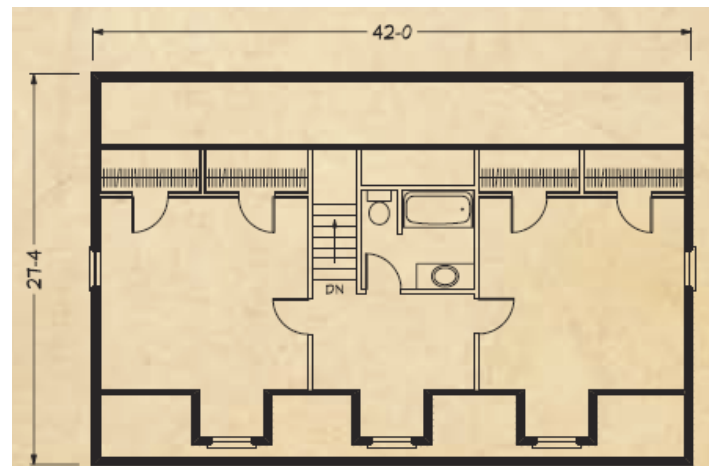

# Barre

**BARRE**  
FIRST FLOOR  
27'4" X 42'0"  
1148 SQ. FT.

**BARRE**  
PROPOSED SECOND FLOOR  
27'4" X 42'0"

D.B. Homes, Inc.  
1.866.794.2626  
[www.db-homes.com](http://www.db-homes.com)

The Artist's rendering shown contains optional and suggested features