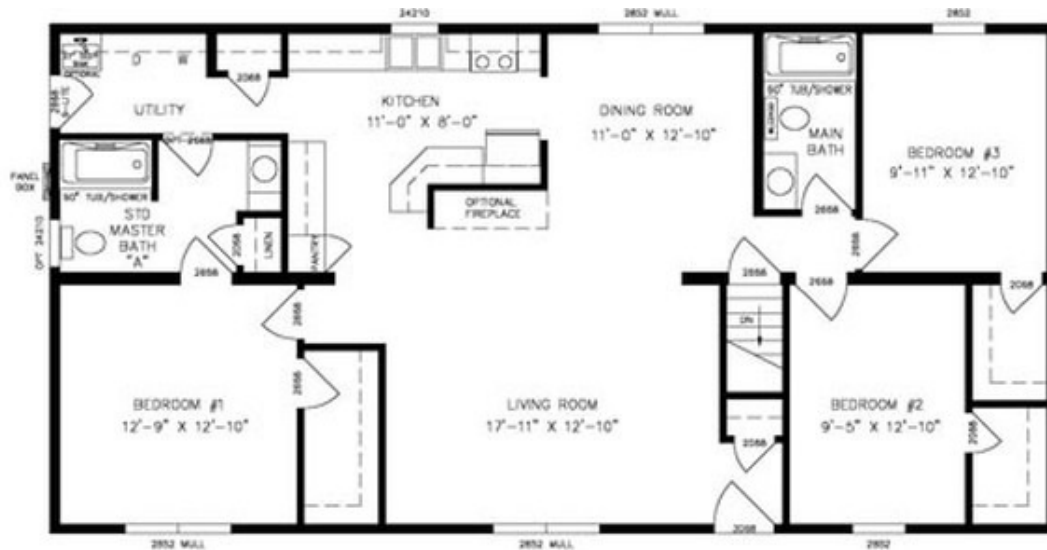

Tucson

TUCSON
 PLAN NO: NR6228
 27'4" x 54'0"
 1476 SQ. FT.