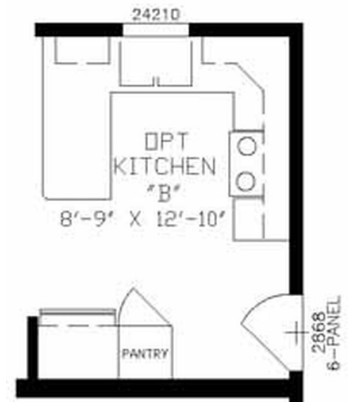

Tuscany

TUSCANY
 PLAN No: NR6200
 27'4" x 40'0"
 1093 SQ. FT.