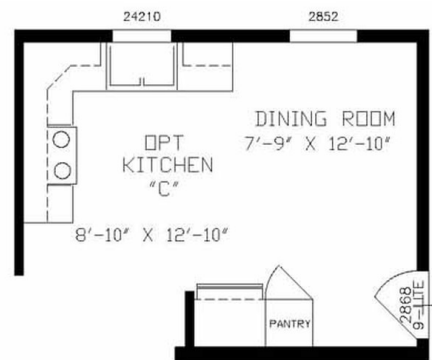

Tuscany

TUSCANY
 PLAN No: NR6200
 27'4" x 40'0"
 1093 SQ. FT.