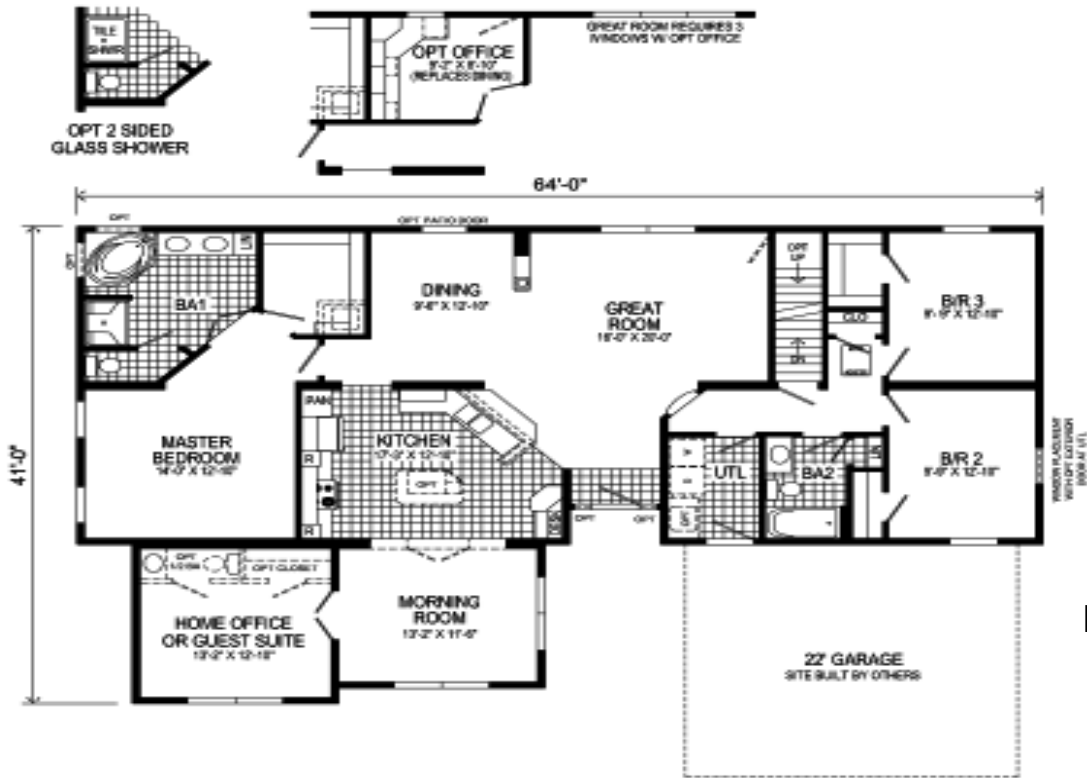

Dorado

DORADO
 PLAN NO: NH346HA
 41'0" x 64'0"
 2087 SQ. FT.