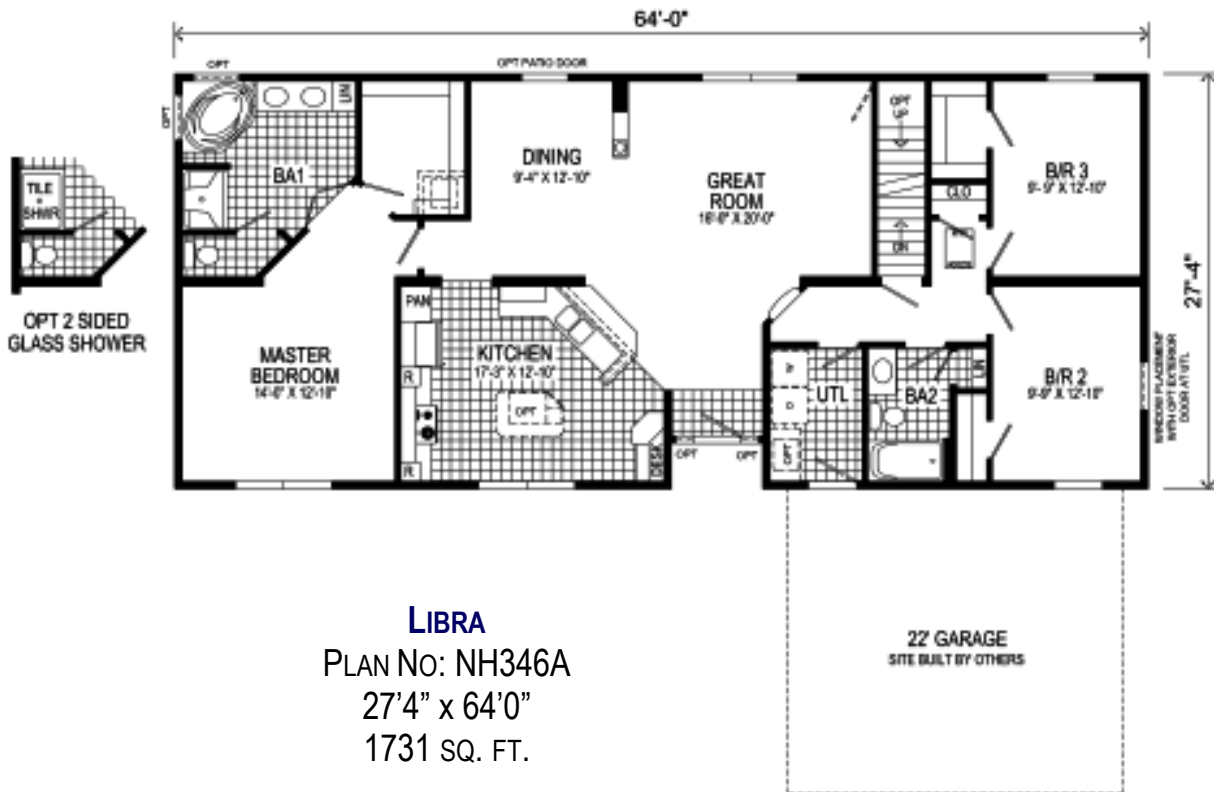

# Libra

**LIBRA**  
PLAN NO: NH346A  
27'4" x 64'0"  
1731 SQ. FT.