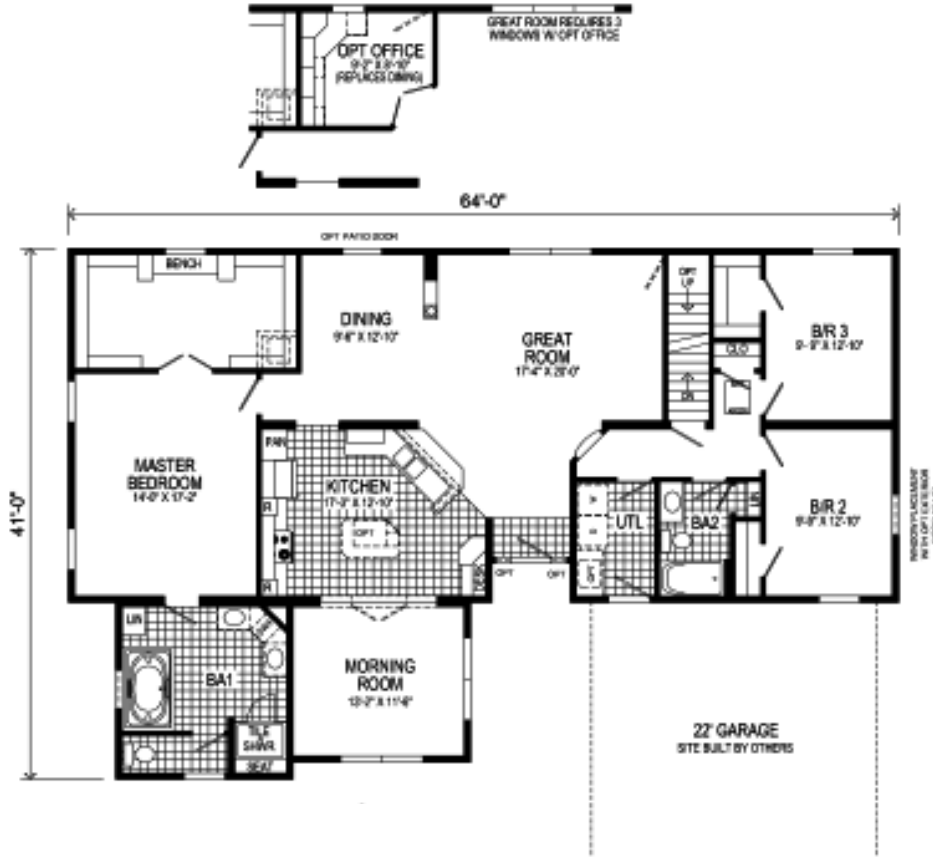

Orion

ORION
PLAN NO: NH346FA
41'0" x 64'0"
2087 SQ. FT.