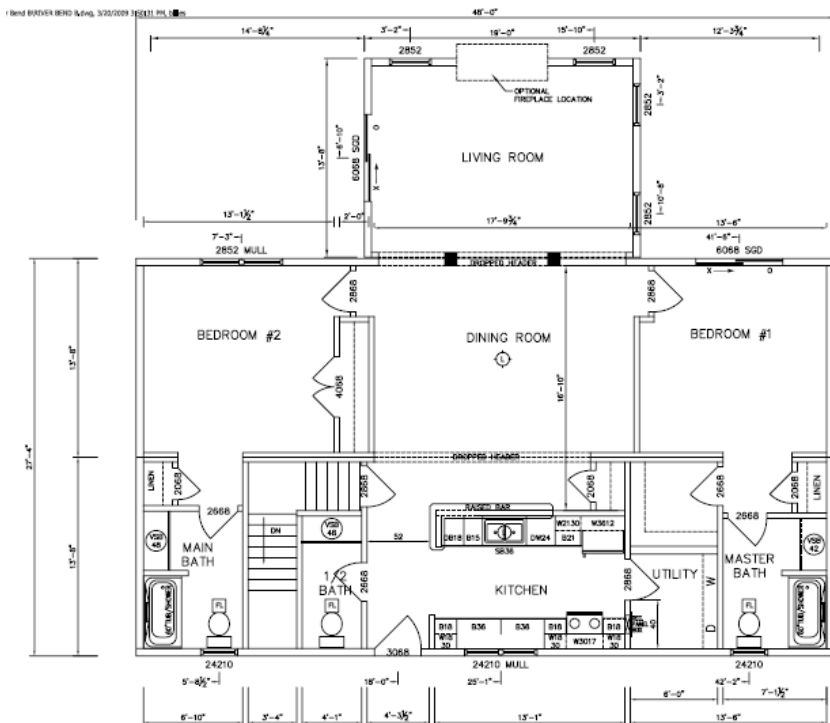

River Bend

Shown with site-built porch

The River Bend Cabin

27'4" x 46'0"

1257 sq. ft. (Plan A)

1686 sq. ft. (Plan B)

D.B. Homes, Inc
 1.866.794.2626
www.db-homes.com

Artists rendering shown contains optional and suggested features.