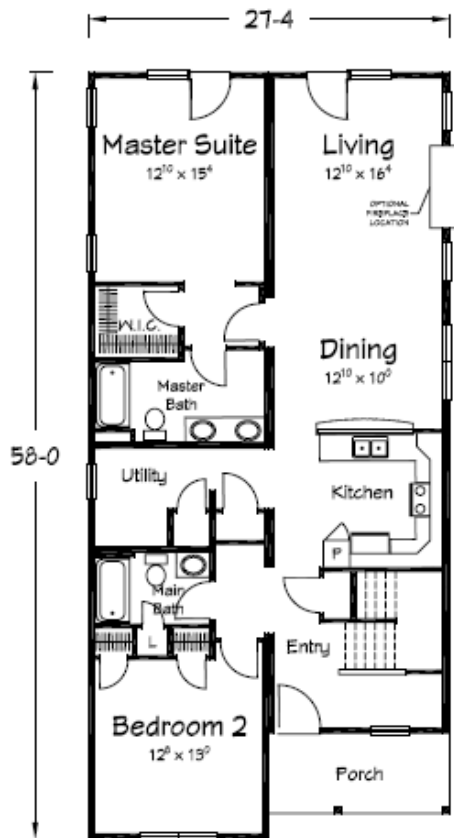

# Sunrise-Sunset

## The Sunrise-Sunset Cottage

58'0" x 27'4"  
1476 sq. ft. Living  
82 sq. ft. Porch

D.B. Homes, Inc  
1.866.794.2626  
[www.db-homes.com](http://www.db-homes.com)

Artists rendering shown contains optional and suggested features.