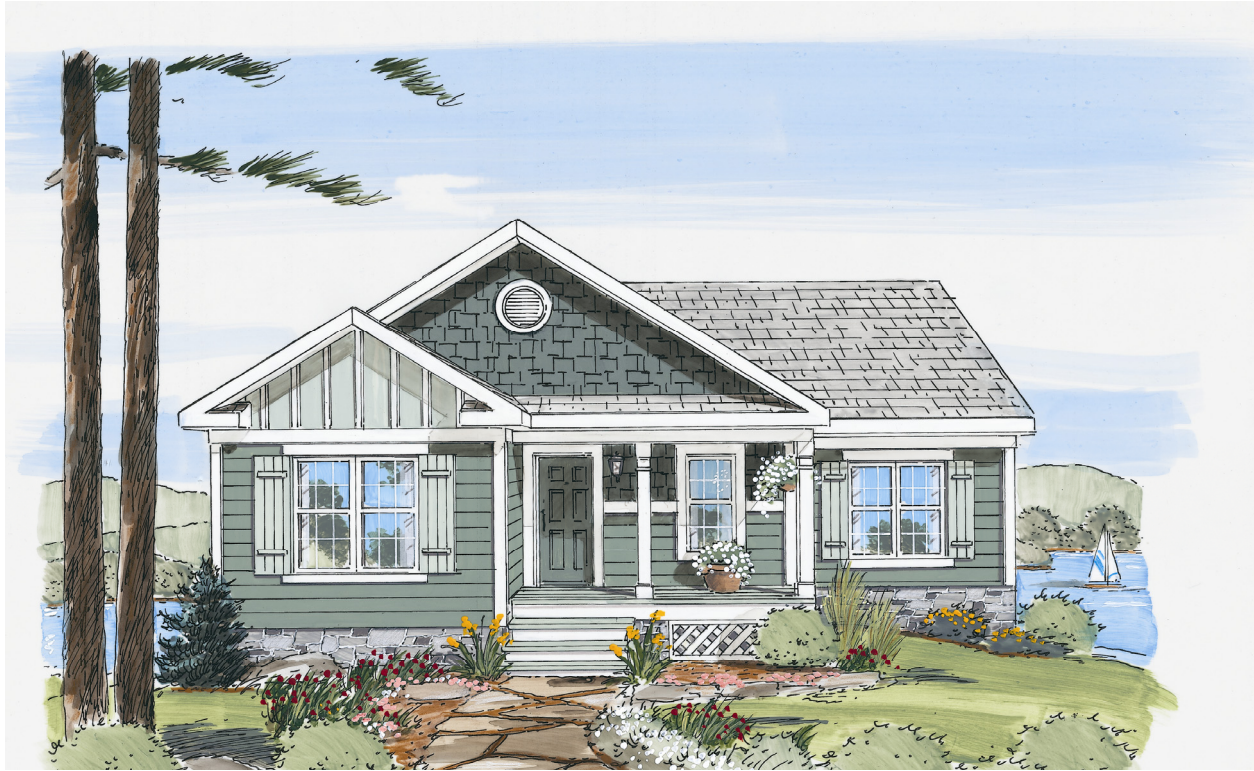

# Sunrise-Sunset

## The Sunrise-Sunset Cottage

58'0" x 27'4"  
1476 sq. ft. Living  
82 sq. ft. Porch

D.B. Homes, Inc  
1.866.794.2626  
[www.db-homes.com](http://www.db-homes.com)

Artists rendering shown contains optional and suggested features.