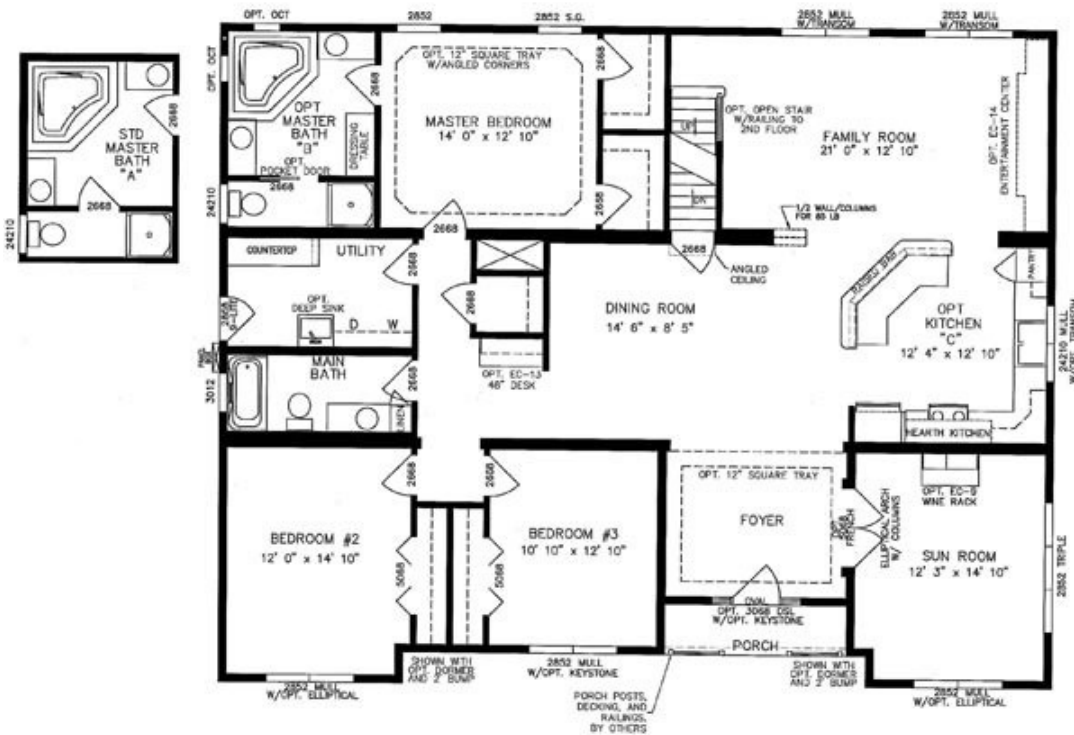

Buckingham

BUCKINGHAM
 PLAN NO: LR0100
 54'0" x 41'0"
 2218 SQ. FT.