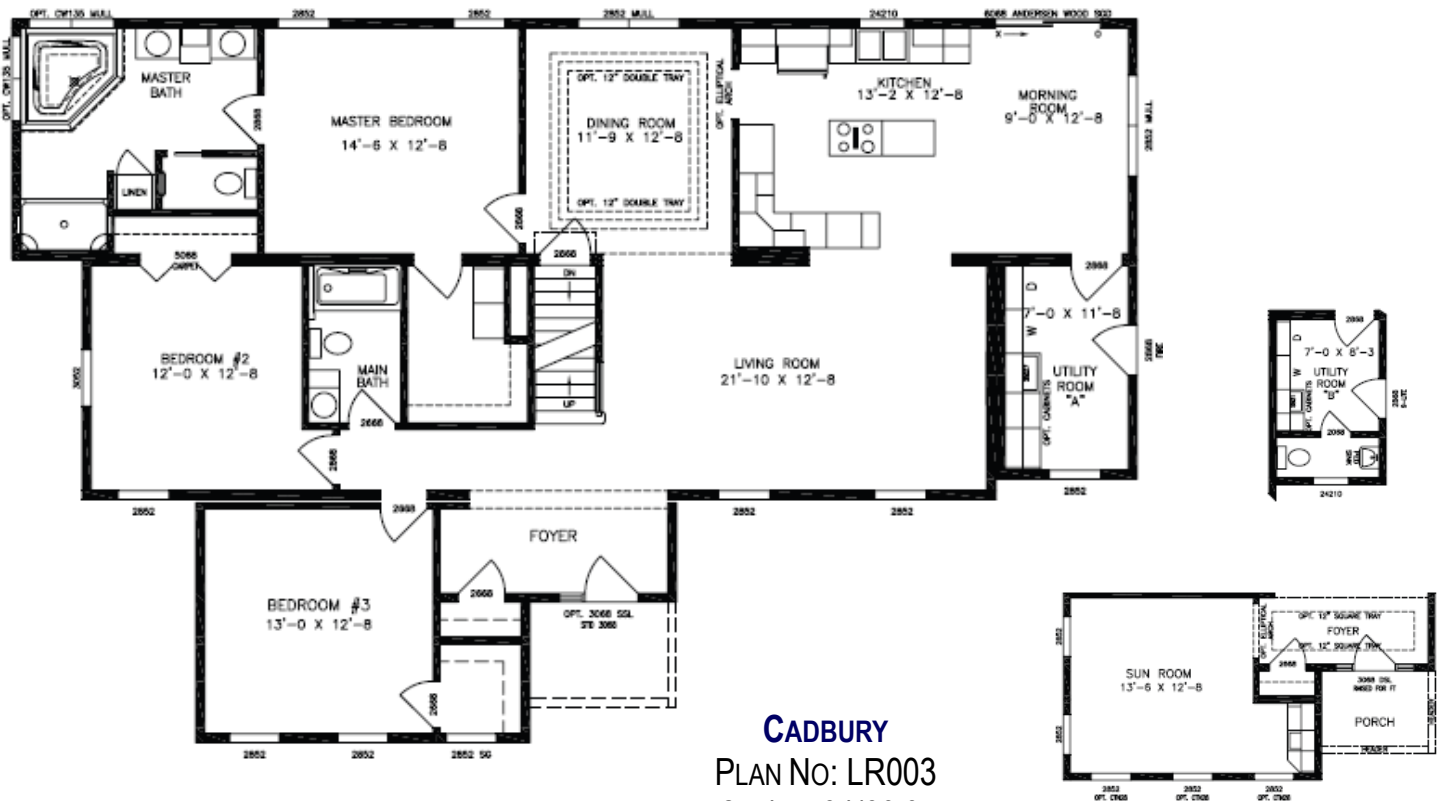

Cadbury

CADBURY
 PLAN NO: LR003
 27'4" x 64'0"
 13'8" x 27'4"
 1997 SQ. FT.