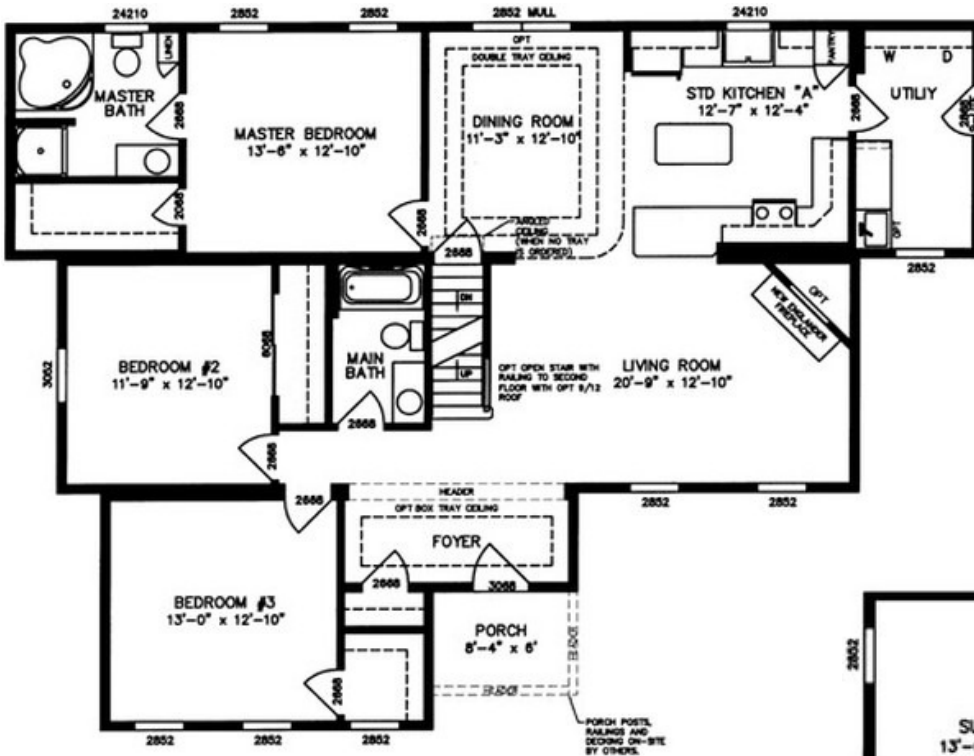

# Cambridge

**CAMBRIDGE**  
 PLAN No: LR0101  
 27'4" x 56'46"0"  
 13'8" x 27'4"  
 1703 SQ. FT.