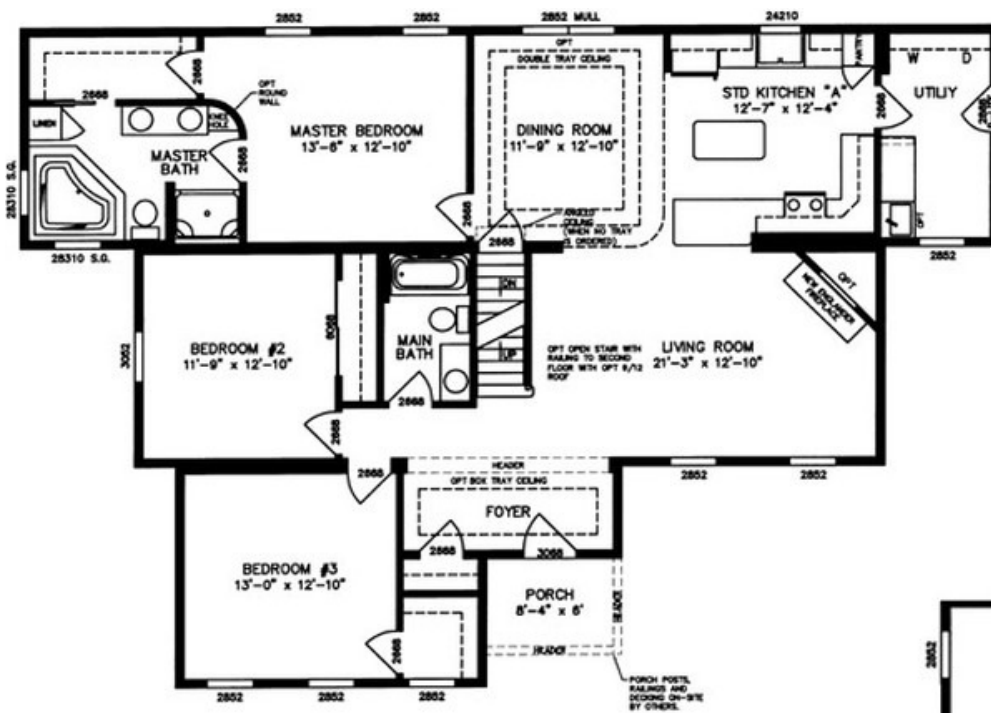

Essex

ESSEX

PLAN No: LR0103

27'4" x 60/46'0"

13'8" x 27'4"

1757 SQ. FT.