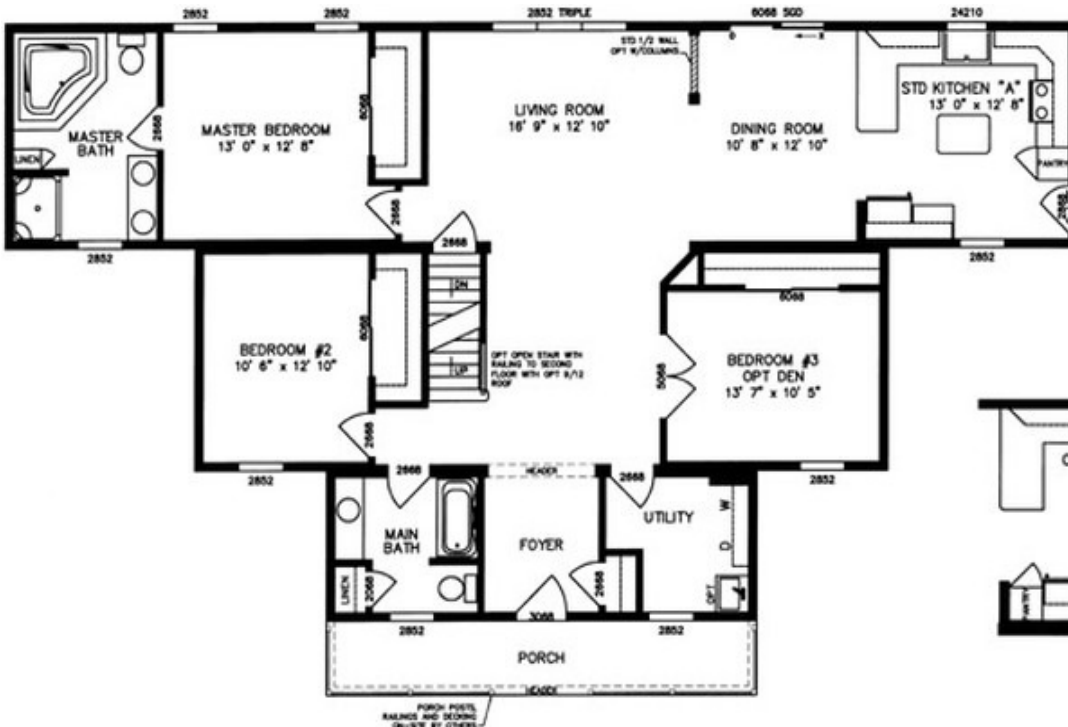

Kensington

KENSINGTON
 PLAN No: LR0104
 27'4" x 68'44"0"
 13'8" x 27'4"
 1783 SQ. FT.