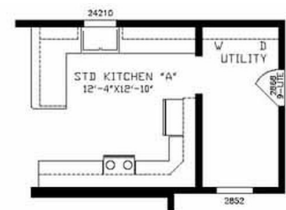

Clifton Park

CLIFTON PARK
 PLAN No: 6233
 28'0" x 60'48"
 28'x14'
 1792 SQ. FT.

Clifton Park

CLIFTON PARK
PLAN NO: 6233
28'0" x 60'48"
28'x14'
1792 SQ. FT.