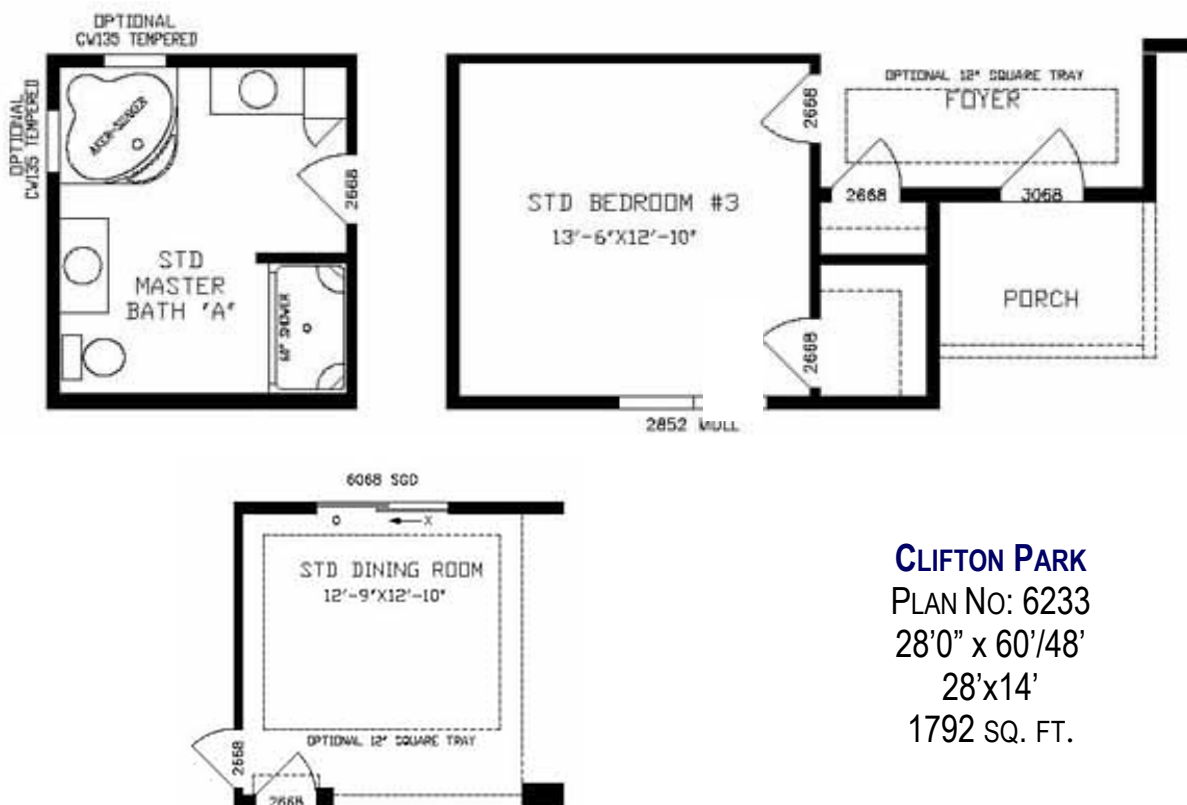

Clifton Park

CLIFTON PARK
 PLAN No: 6233
 28'0" x 60'48"
 28'x14'
 1792 SQ. FT.

Clifton Park

CLIFTON PARK
PLAN NO: 6233
28'0" x 60'48"
28'x14'
1792 SQ. FT.