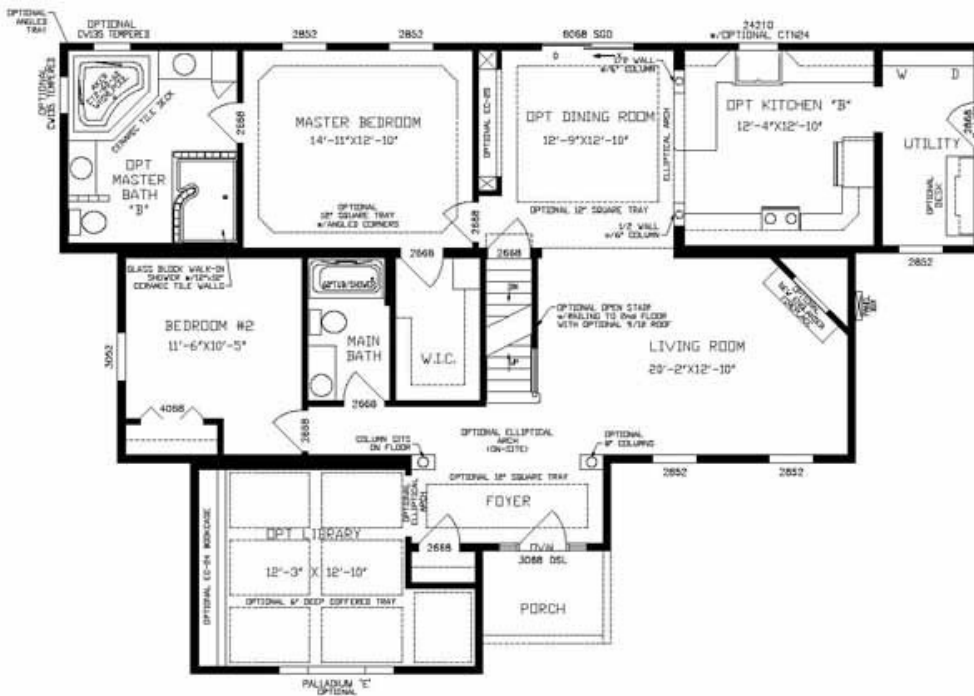

Clifton Park

CLIFTON PARK
 PLAN No: 6233
 28'0" x 60'48"
 28'x14'
 1792 SQ. FT.

Clifton Park

CLIFTON PARK
PLAN NO: 6233
28'0" x 60'48"
28'x14'
1792 SQ. FT.