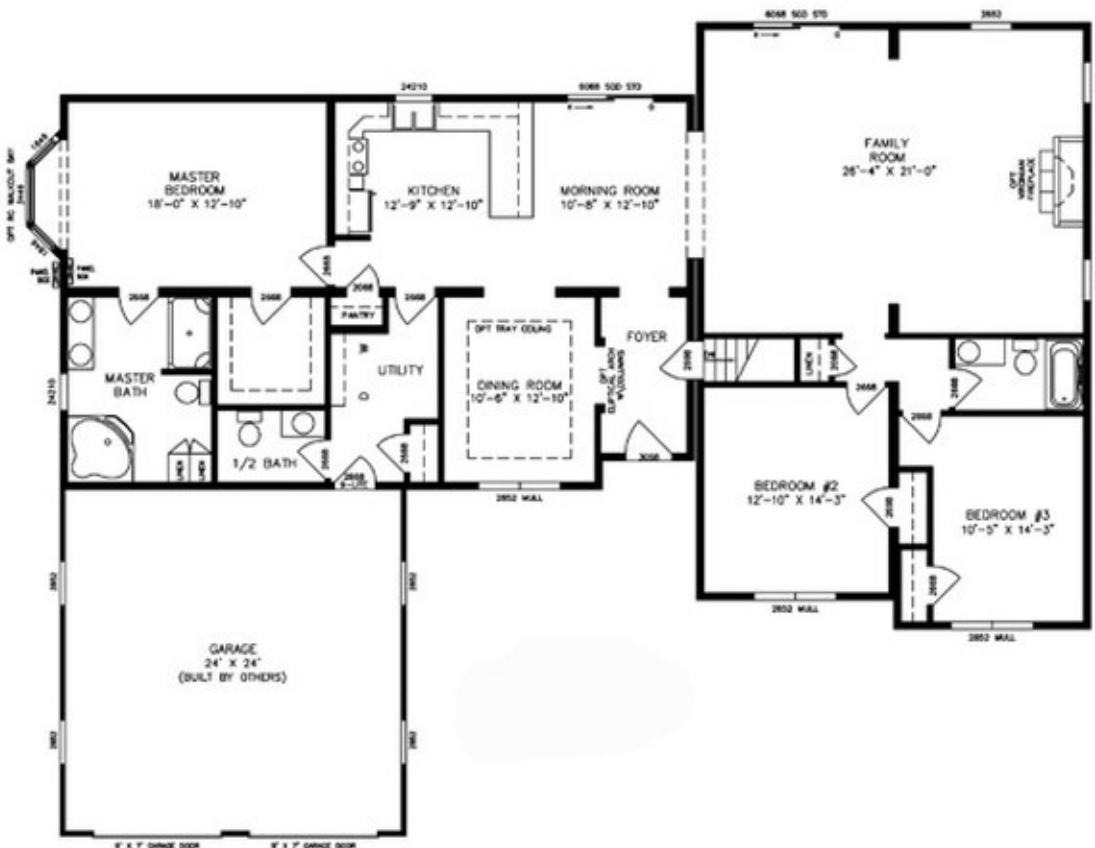

# Pinehurst

**PINEHURST**  
PLAN NO: MR2749  
27'4" x 44'0"  
27'4" x 40'0"/42'0"  
2322 SQ. FT.