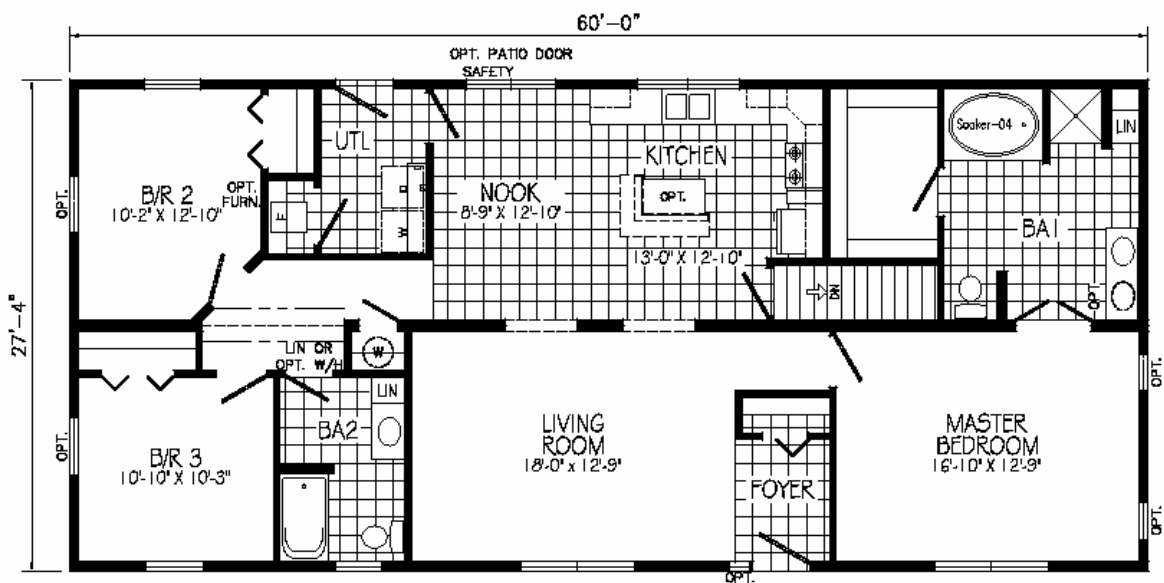

Berkeley

Photo Coming Soon

BERKELEY
PLAN No: RA020A
28'0" x 60'0"
1640 SQ. FT.