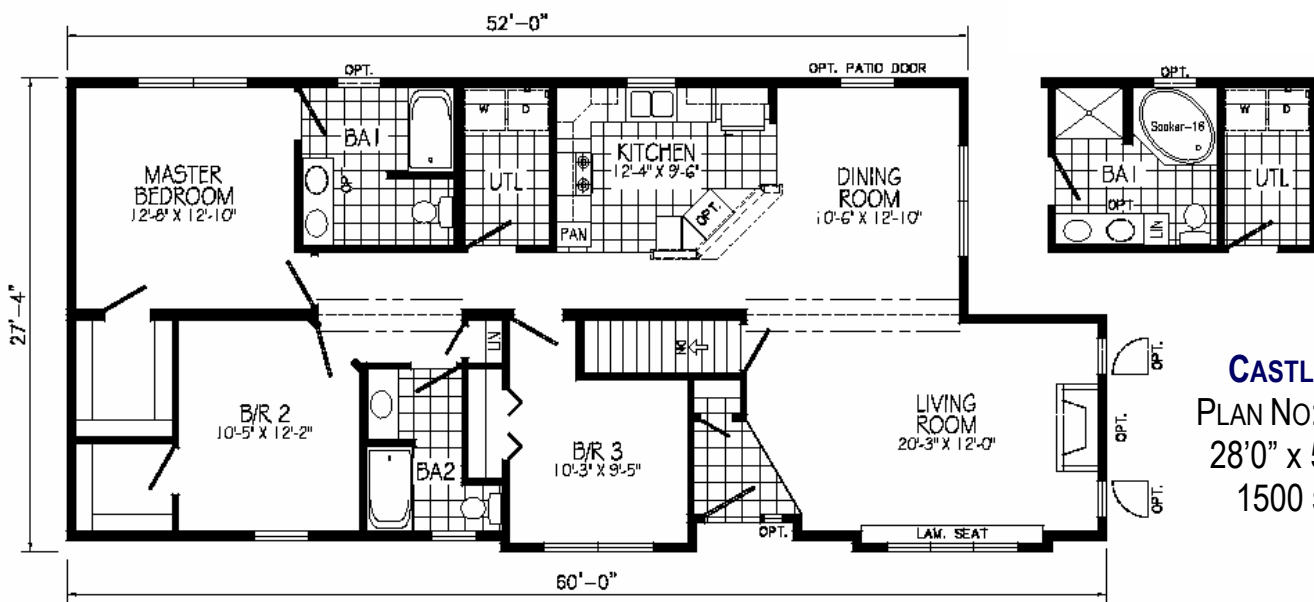

Castlewood

CASTLEWOOD
 PLAN NO: RA334A
 28'0" x 52'/60'0"
 1500 SQ. FT.