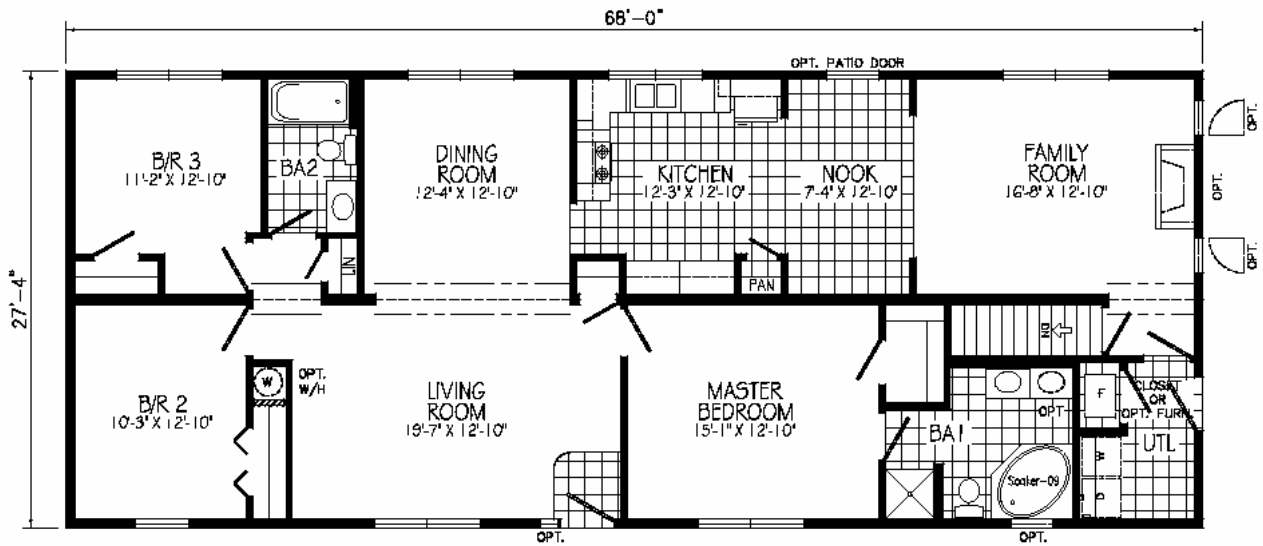

Eastfair

Photo Coming Soon

EASTFAIR

PLAN NO: NA319A

28'0" x 64'0"

1749 SQ. FT.