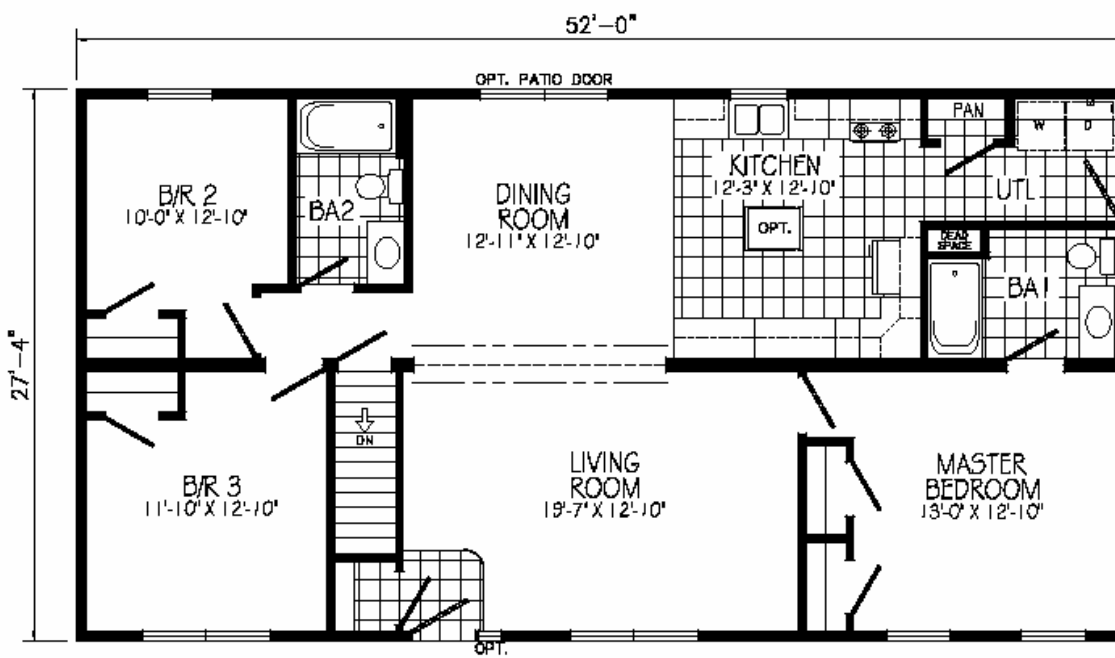

Gelston

Photo Coming Soon

GELSTON
PLAN No: NH001A
28'0" x 52'0"
1421 SQ. FT.