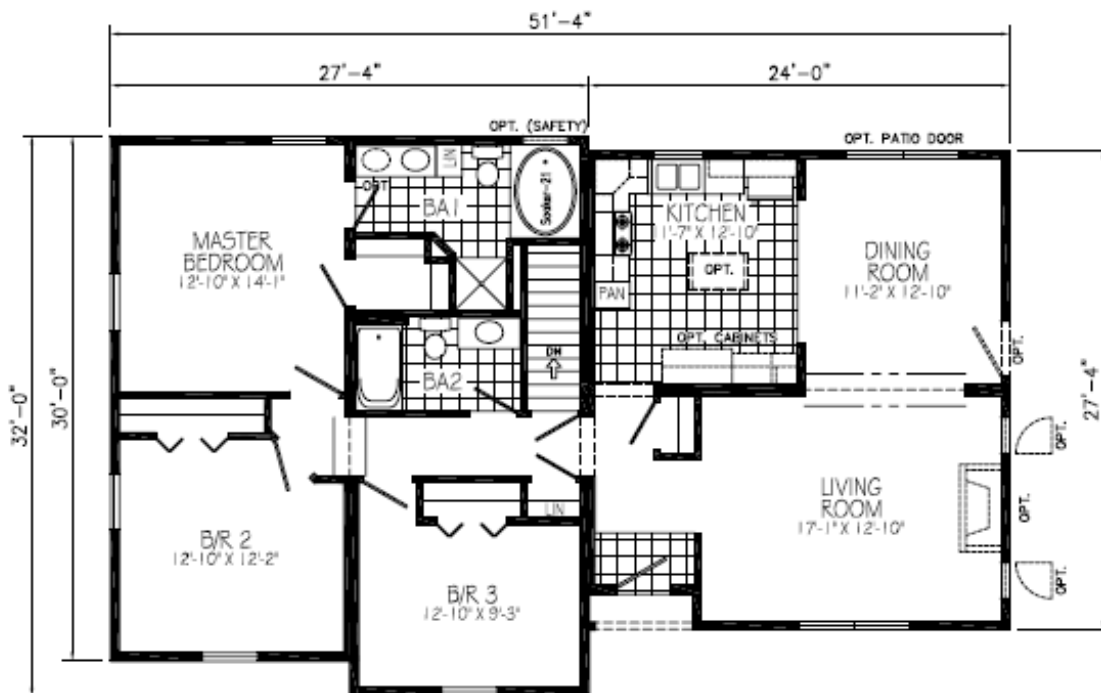

Havencrest

Photo Coming Soon

HAVENCREST
PLAN NO: NH331A
32'0" x 52'0"
1492 SQ. FT.