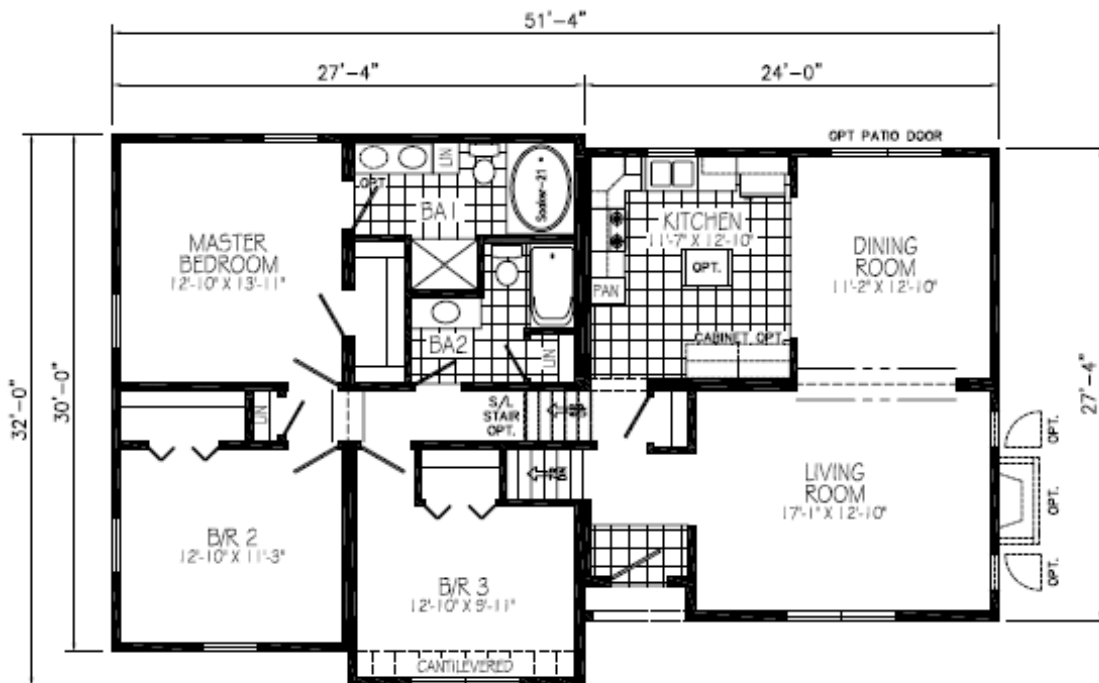

Havencrest II

Photo Coming Soon

HAVENCREST II
PLAN No: TM301A
32'0" x 52'0"
1492 SQ. FT.