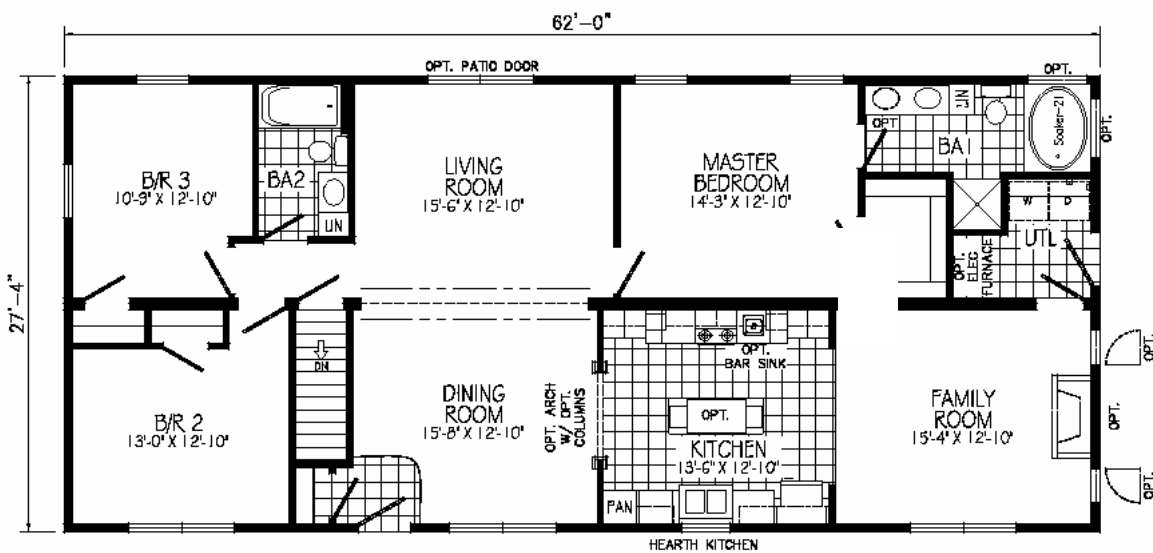

Hearthstone

HEARTHSTONE
 PLAN NO: NH333A
 28'0" x 62'0"
 1695 SQ. FT.