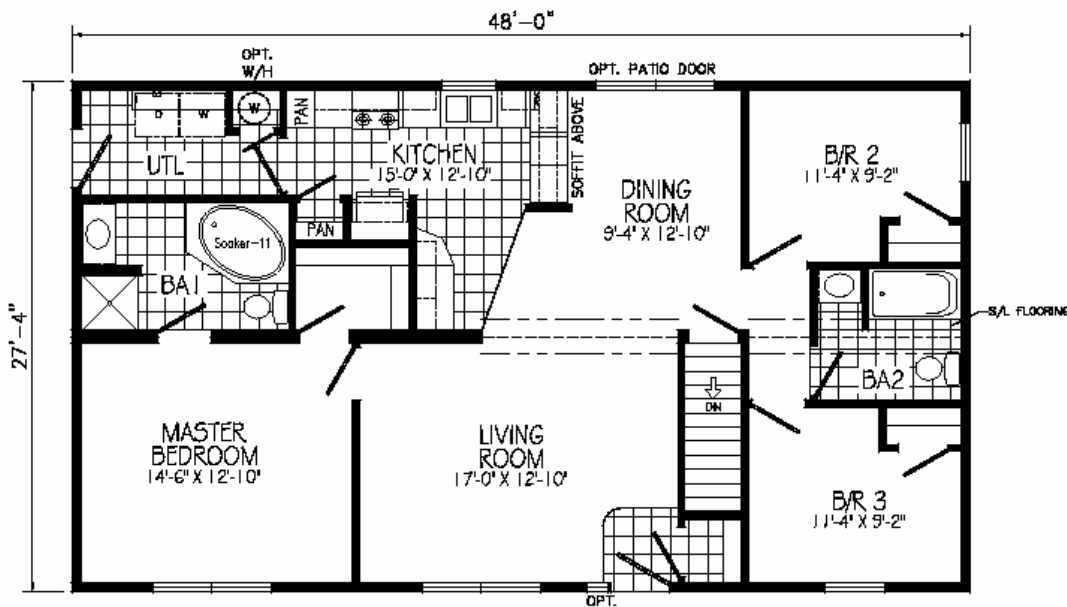

# Laralyn

Photo Coming Soon

**LARALYN**  
PLAN No: NH004A  
28'0" x 48'0"  
1312 SQ. FT.