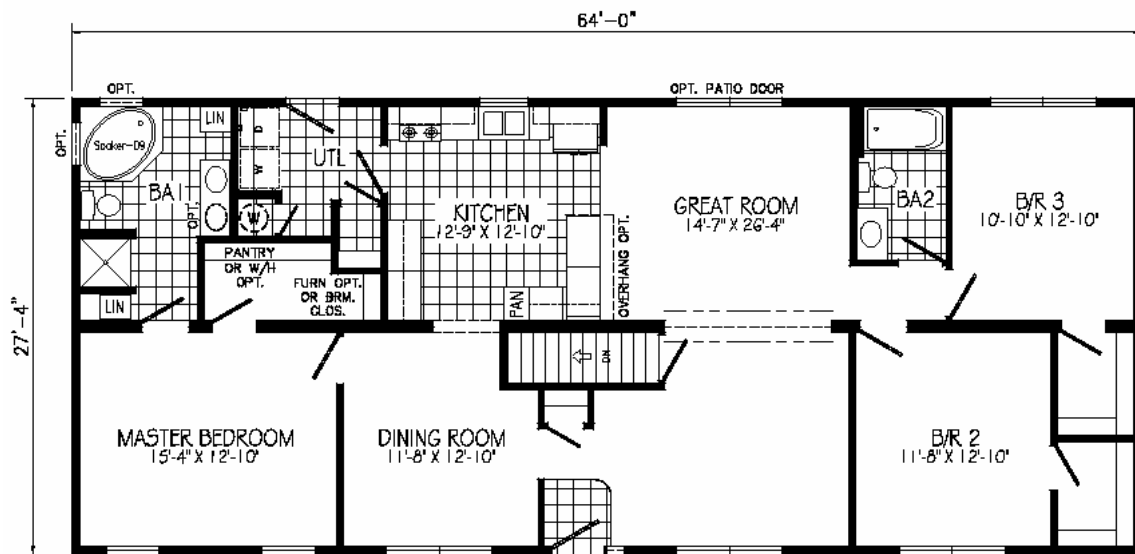

Leland

Photo Coming Soon

LELAND

PLAN NO: NH315A

28'0" x 64'0"

1749 SQ. FT.