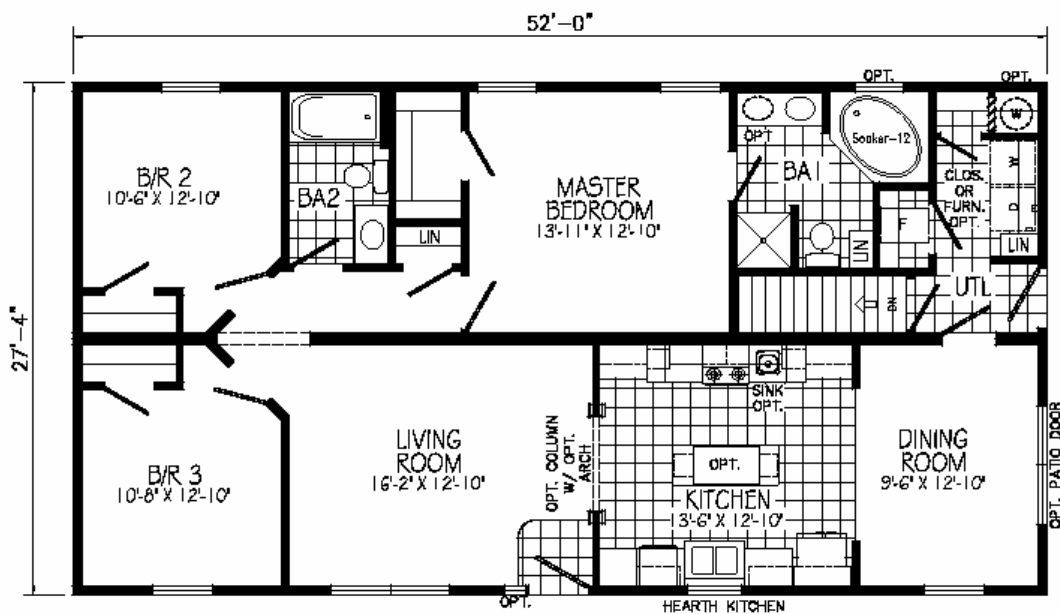

Litchfield

LITCHFIELD
 PLAN No: NH323A
 28'0" x 52'0"
 1421 SQ. FT.