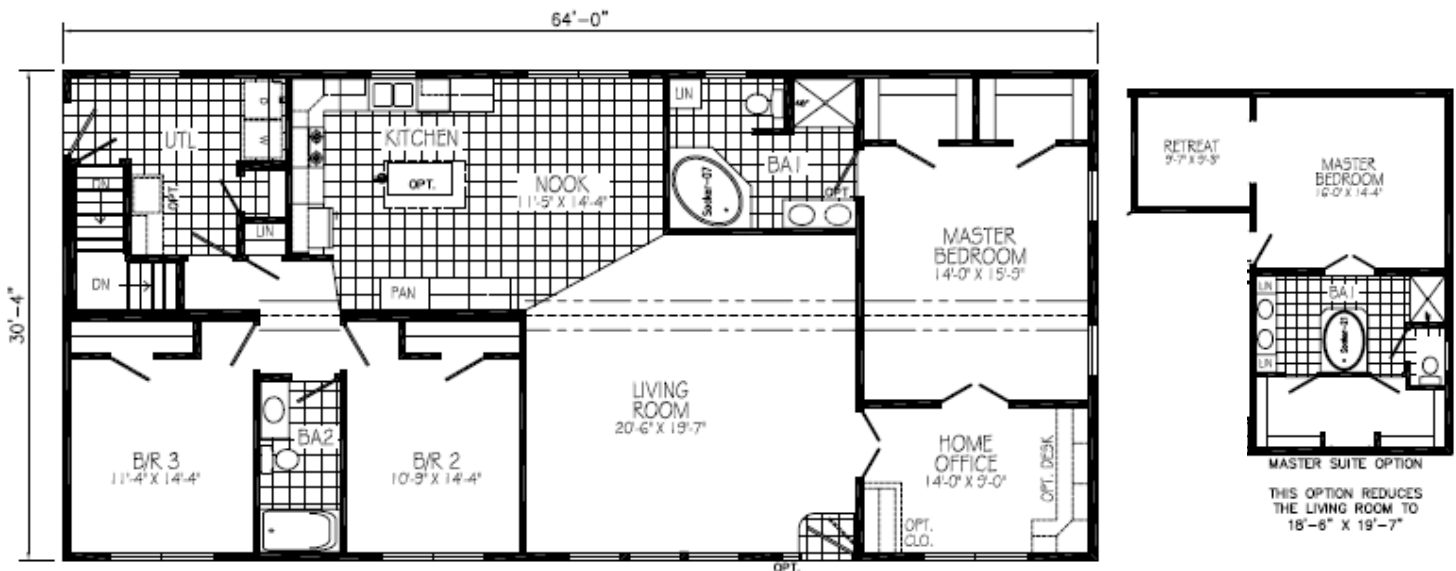

Pemberton

Photo Coming Soon

PEMBERTON

PLAN NO: NG601A

31'0" x 64'0"

1941 SQ. FT.