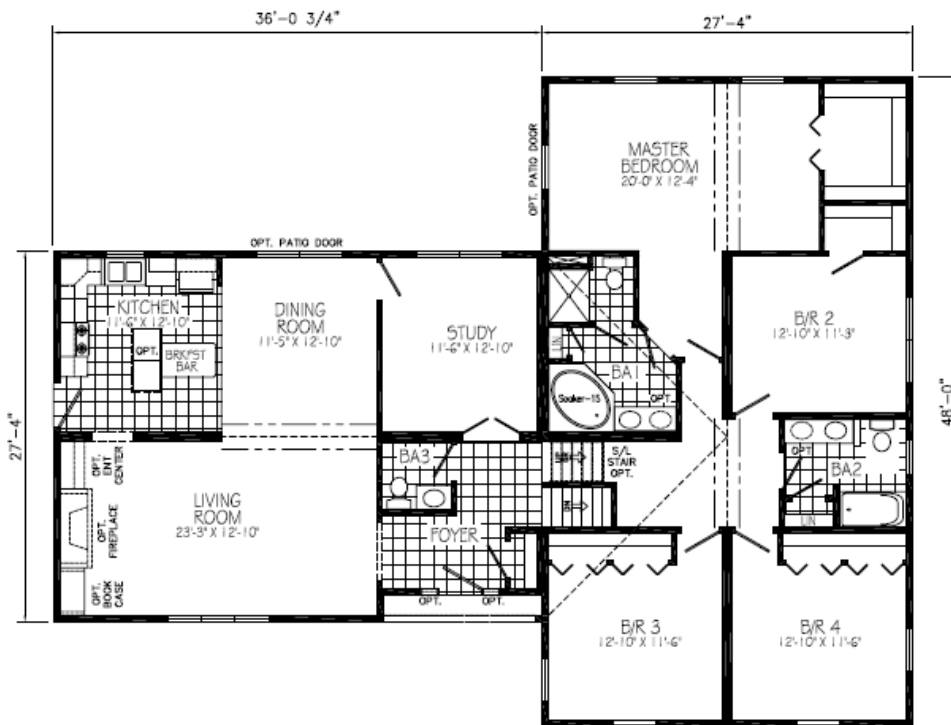

Renaissance

Photo Coming Soon

RENAISSANCE
PLAN No: TM302A
48'0" x 64'0"
2273 SQ. FT.