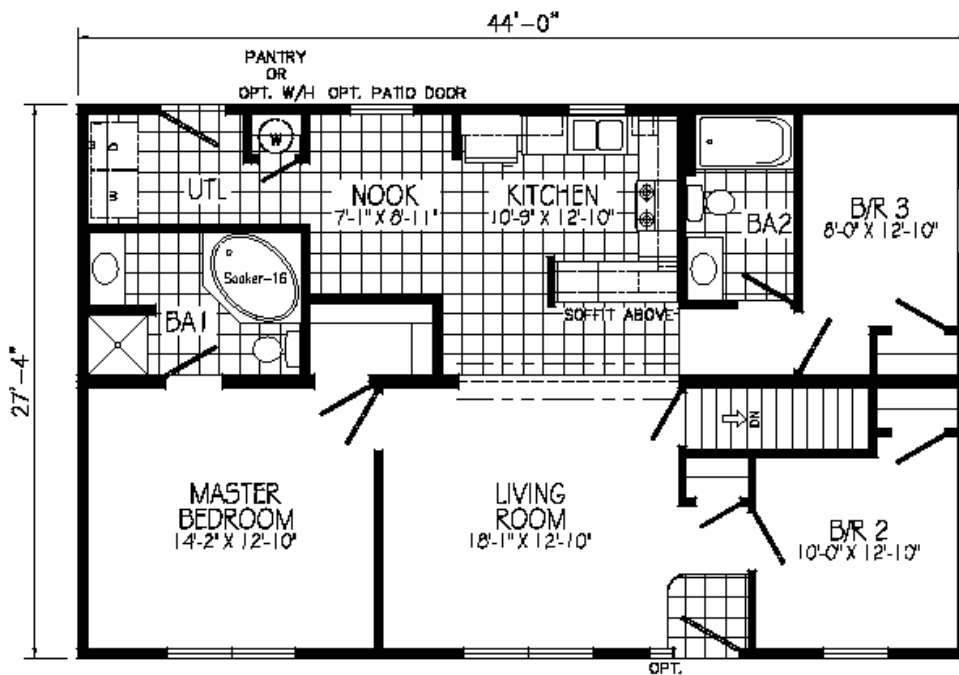

Saginaw

Photo Coming Soon

SAGINAW
PLAN NO: NH310A
28'0" x 44'0"
1203 SQ. FT.