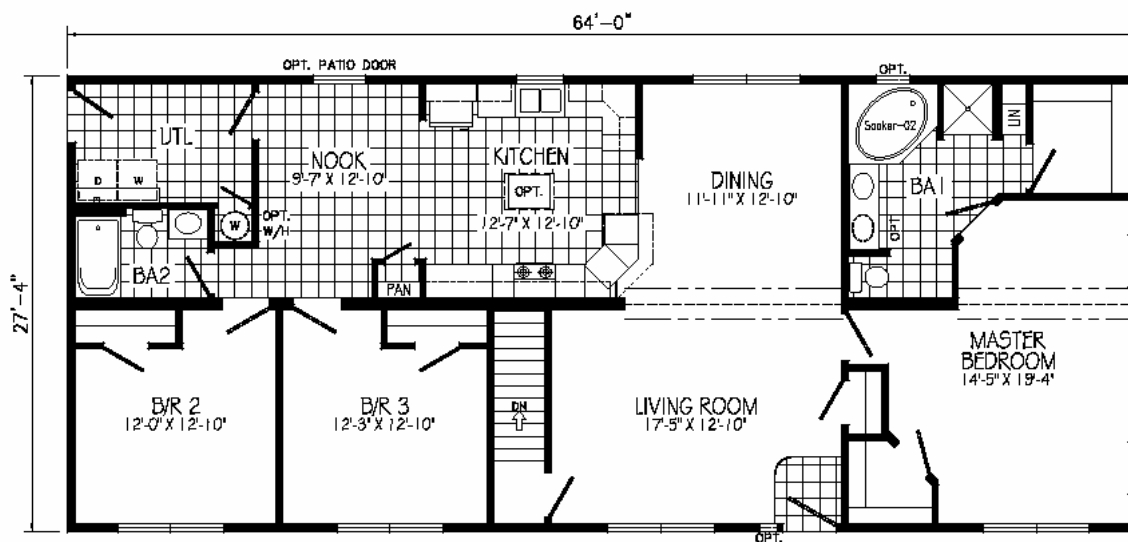

Winward

Photo Coming Soon

WINWARD

PLAN NO: RA034A

28'0" x 64'0"

1749 SQ. FT.