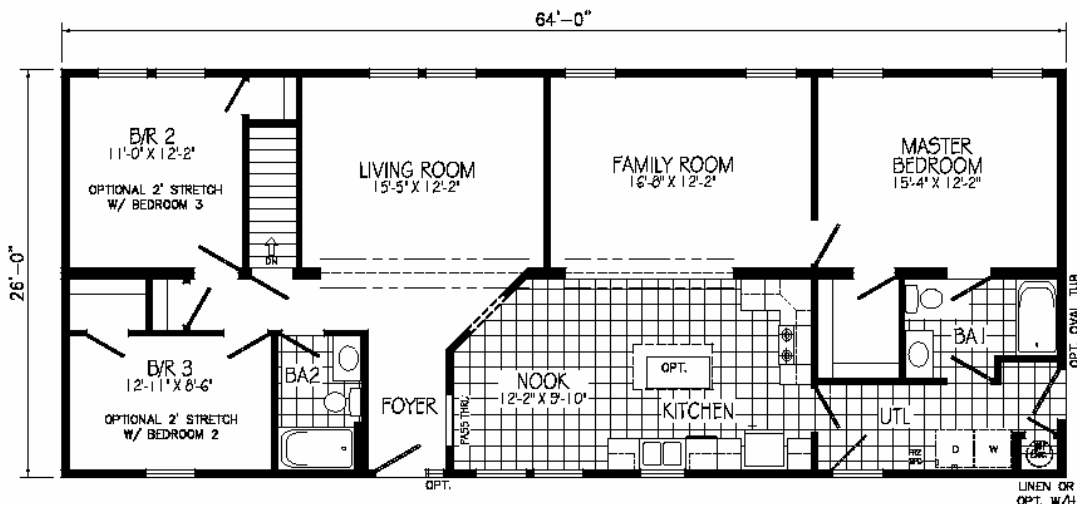

Crookston

CROOKSTON
 PLAN NO: MW408A
 26'0" x 64'0"
 1664 SQ. FT.