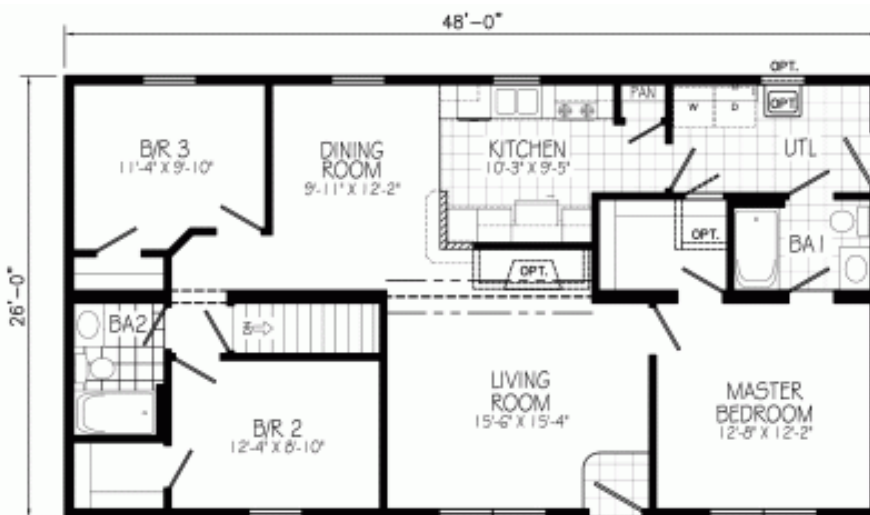

Kenilworth

Photo Coming Soon

KENILWORTH
PLAN NO: MW412A
26'0" x 48'0"
1248 SQ. FT.