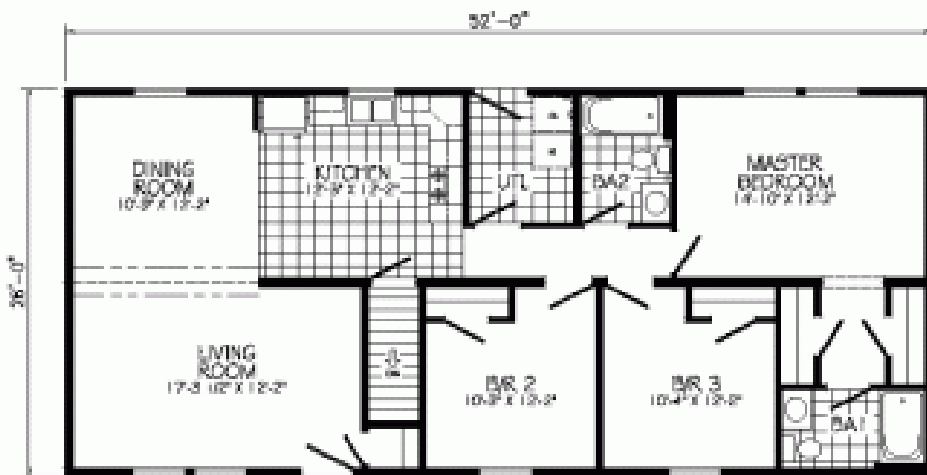

Lindenwood

Photo Coming Soon

LINDENWOOD
PLAN No: MW404A
26'0" x 52'0"
1352 SQ. FT.