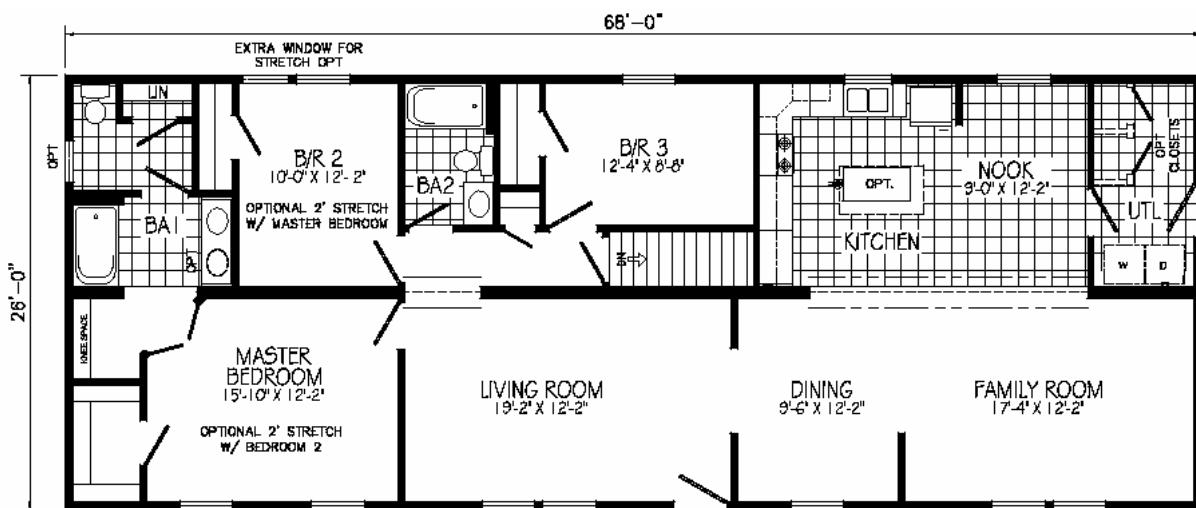

# Ravenwood

Photo Coming Soon

Glamour Bath Option  
(Omits Linen)

Raised Ranch Option

**RAVENWOOD**  
 PLAN No: MW409A  
 26'0" x 68'0"  
 1768 SQ. FT.