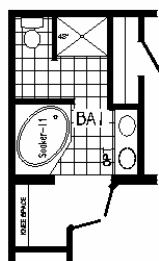

# Ravenwood

Photo Coming Soon

Glamour Bath Option  
(Omits Linen)

Raised Ranch Option

**RAVENWOOD**  
 PLAN No: MW409A  
 26'0" x 68'0"  
 1768 SQ. FT.