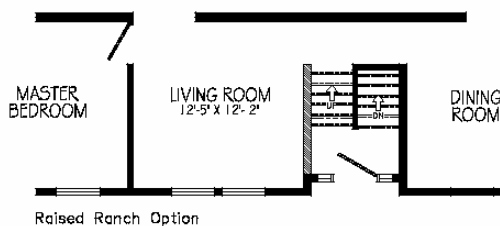

# Ravenwood

Photo Coming Soon

Glamour Bath Option  
(Omits Linen)

Raised Ranch Option

**RAVENWOOD**  
 PLAN No: MW409A  
 26'0" x 68'0"  
 1768 SQ. FT.