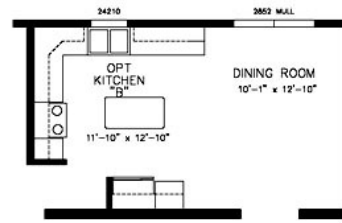

# Baywoods

**BAYWOODS**  
 PLAN NO: NT6704  
 FIRST FLOOR  
 27'4" x 40'0"  
 2186 SQ. FT.

**BAYWOODS**  
 PLAN NO: NT6704  
 SECOND FLOOR  
 27'4" x 40'0"