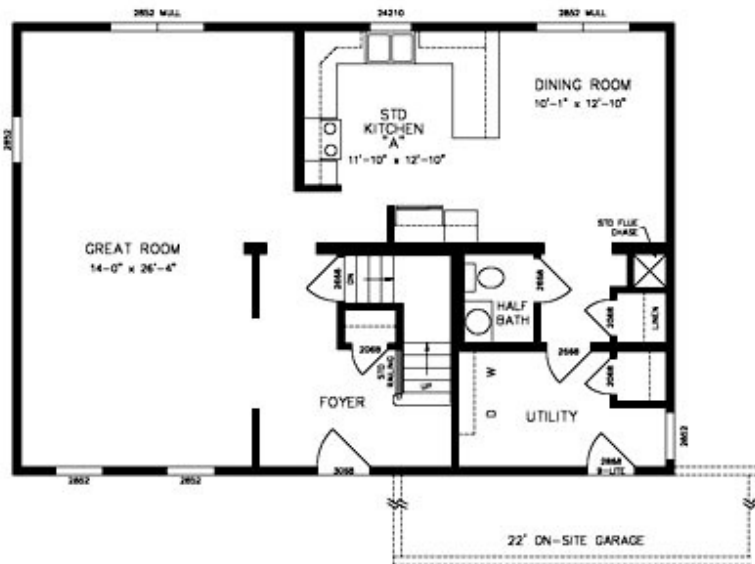

# Baywoods

**BAYWOODS**  
 PLAN NO: NT6704  
 FIRST FLOOR  
 27'4" x 40'0"  
 2186 SQ. FT.

**BAYWOODS**  
 PLAN NO: NT6704  
 SECOND FLOOR  
 27'4" x 40'0"