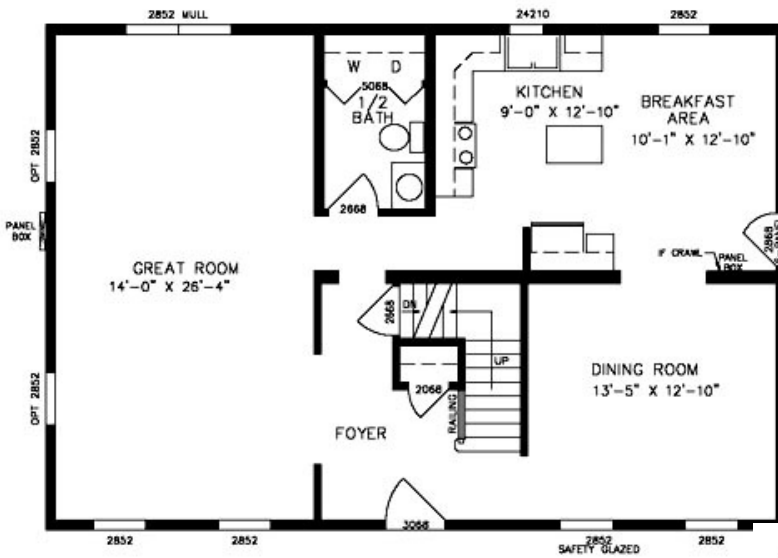

Greenwich

GREENWICH
 PLAN NO: NT6706
 FIRST FLOOR
 27'4" x 40'0"
 2186 SQ. FT.

GREENWICH
 PLAN NO: NT6706
 SECOND FLOOR
 27'4" x 40'0"