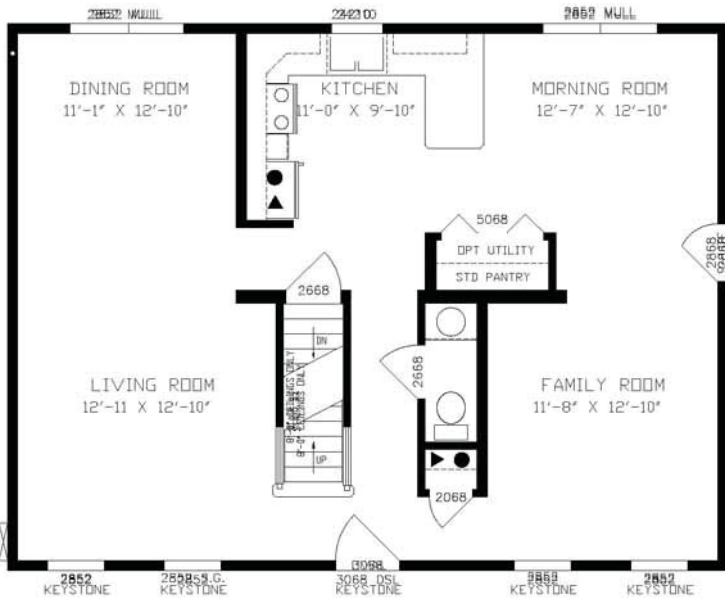

Homestead V

HOMESTEAD V

PLAN No: 4075

FIRST FLOOR

27'4" x 36'0"

1968 SQ. FT.

HOMESTEAD V

PLAN No: 4075

SECOND FLOOR

27'4" x 36'0"