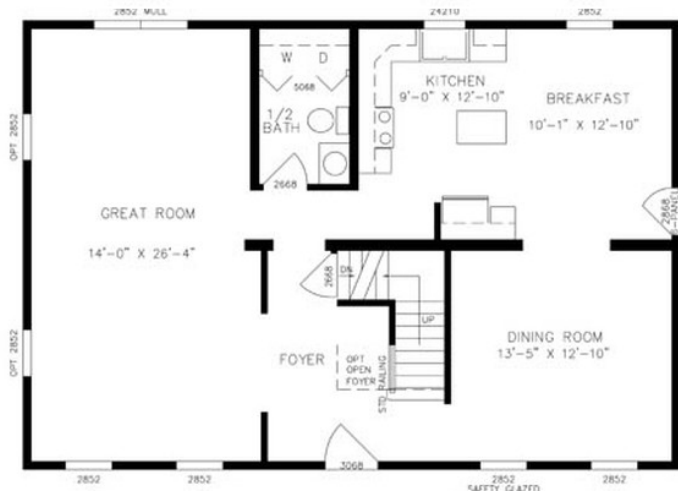

Parkersburg

PARKERSBURG
 PLAN NO. NT6708
 FIRST FLOOR
 27'4" X 40'0"
 2186 SQ. FT.

PARKERSBURG
 PLAN NO. NT6708
 SECOND FLOOR
 27'4" X 40'0"

D.B. Homes, Inc.
 1.866.794.2626
 www.db-homes.com

The Artist's rendering shown
 contains optional and suggested features