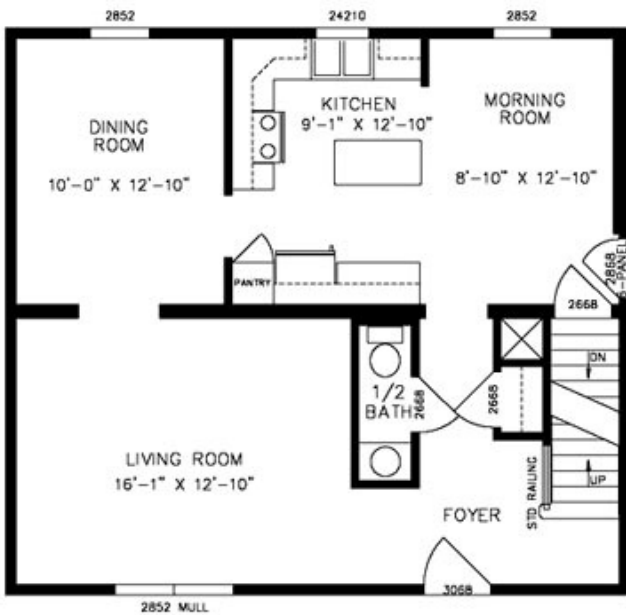

Providence

PROVIDENCE
 PLAN No: NT6700
 FIRST FLOOR
 27'4" x 3600"
 1968 SQ. FT.

PROVIDENCE
 PLAN No: NT6700
 SECOND FLOOR
 27'4" x 30'0"