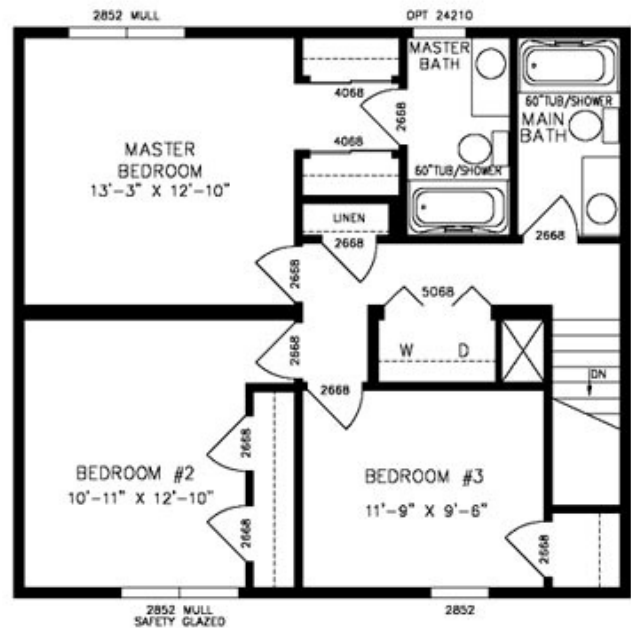

Providence

PROVIDENCE
 PLAN No: NT6700
 FIRST FLOOR
 27'4" x 3600"
 1968 SQ. FT.

PROVIDENCE
 PLAN No: NT6700
 SECOND FLOOR
 27'4" x 30'0"