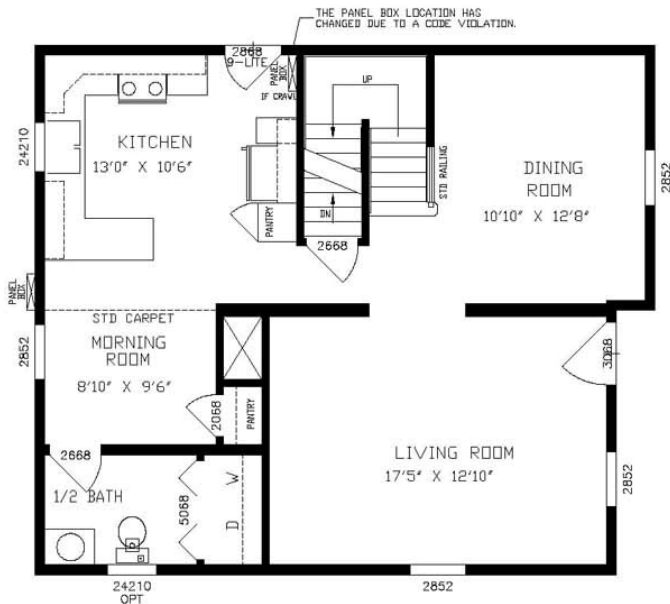

Savannah

SAVANNAH
 PLAN NO: NT6702
 FIRST FLOOR
 27'4" x 30'0" x 32'0"
 1694 SQ. FT.

SAVANNAH
 PLAN NO: NT6702
 SECOND FLOOR
 27'4" x 30'0" x 32'0"