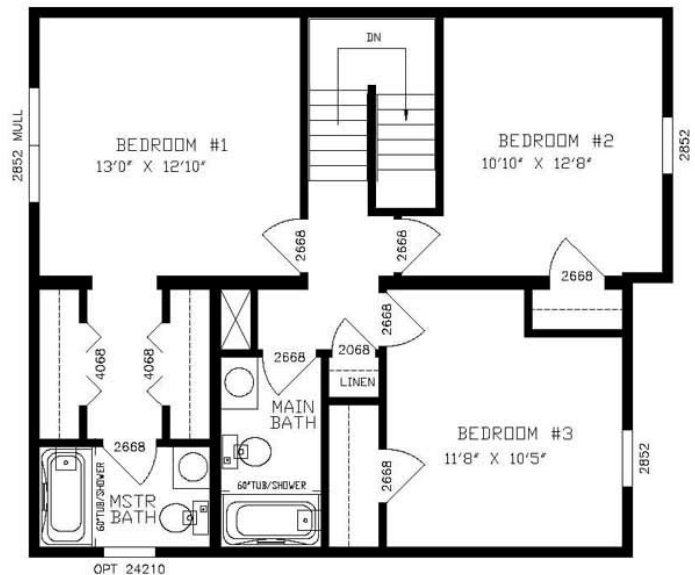

Savannah

SAVANNAH
 PLAN NO: NT6702
 FIRST FLOOR
 27'4" x 30'0" x 32'0"
 1694 SQ. FT.

SAVANNAH
 PLAN NO: NT6702
 SECOND FLOOR
 27'4" x 30'0" x 32'0"