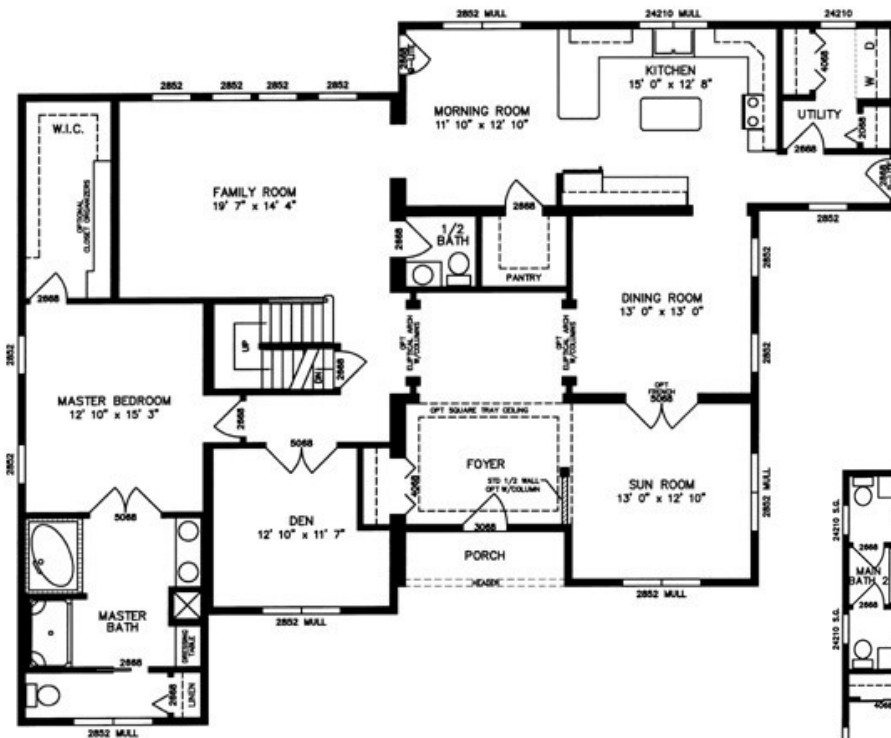

Hampton

HAMPTON
 PLAN No: LT0109
 FIRST FLOOR
 27'4" x 46'38"0"
 41'0" x 26'36'0"
 3457 SQ. FT.

HAMPTON
 PLAN No: LT0109
 SECOND FLOOR
 27'4" x 46'38"0"