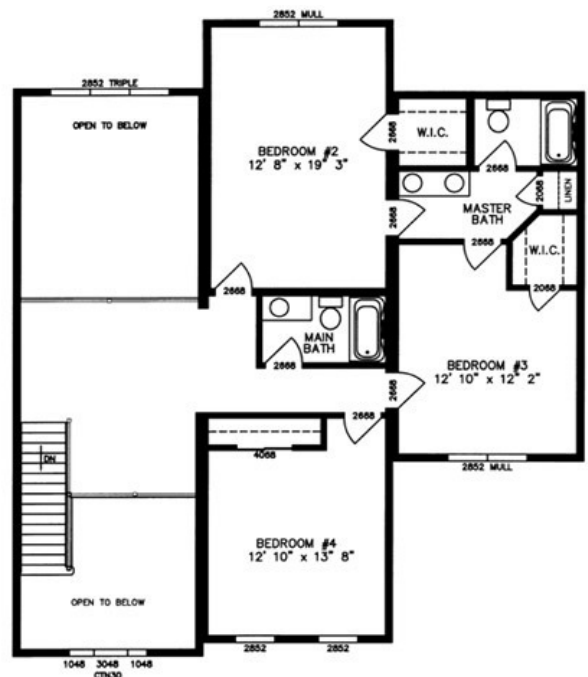

Jamestown

JAMESTOWN
 PLAN No: LT0108
 FIRST FLOOR
 27'4" x 46'42"0"
 13'8" x 46'0"
 13'8" x 27'4"
 3784 SQ. FT.

JAMESTOWN
 PLAN No: LT0108
 SECOND FLOOR
 27'4" x 46'42"0"
 13'8" x 27'4"
 3784 SQ. FT.