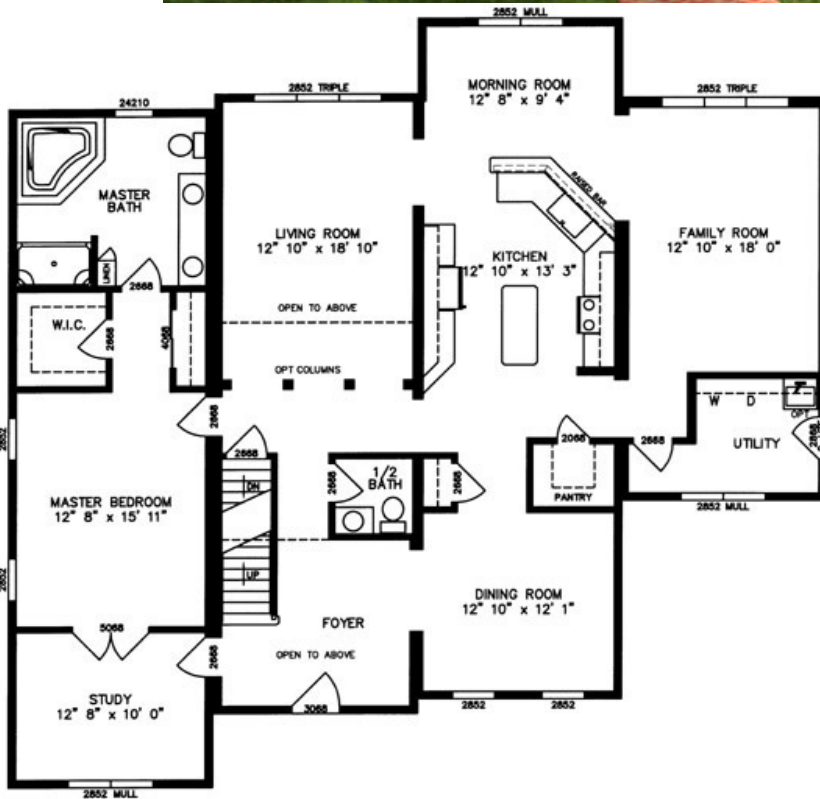

Jamestown

JAMESTOWN
 PLAN No: LT0108
 FIRST FLOOR
 27'4" x 46'42"0"
 13'8" x 46'0"
 13'8" x 27'4"
 3784 SQ. FT.

JAMESTOWN
 PLAN No: LT0108
 SECOND FLOOR
 27'4" x 46'42"0"
 13'8" x 27'4"
 3784 SQ. FT.