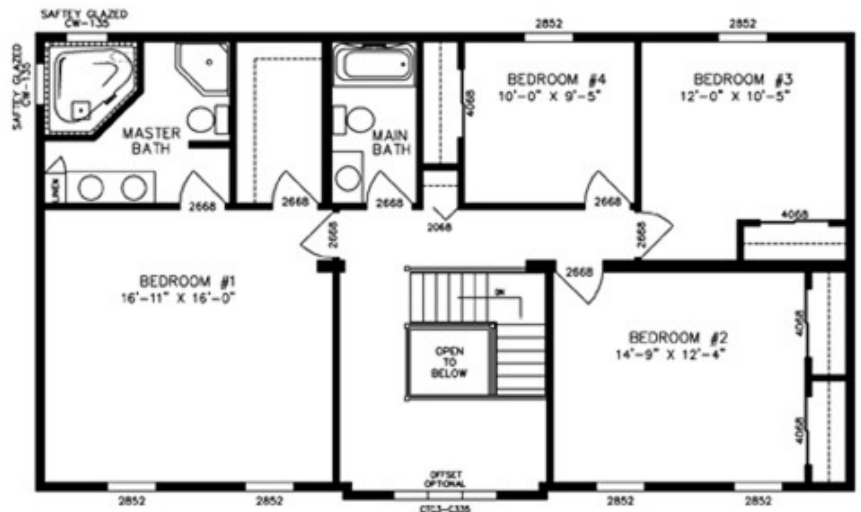

Amherst

AMHERST
PLAN No: PT5736
FIRST FLOOR
27'4" x 48'0"
2576 SQ. FT.

AMHERST
PLAN No: PT5736
SECOND FLOOR
27'4" x 48'0"