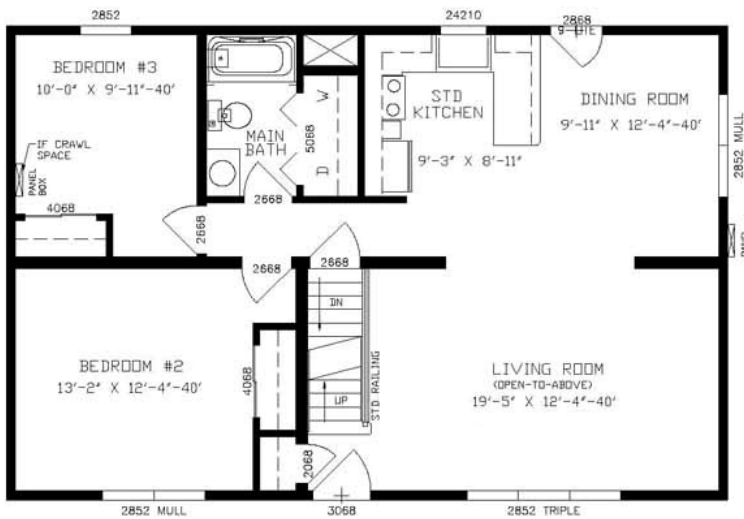

# Aspen

**ASPEN I**  
 PLAN No: PT5010  
 FIRST FLOOR  
 26'4" x 40'0"  
 2106 SQ. FT.

**ASPEN II**  
 PLAN No: PT5024  
 FIRST FLOOR  
 26'4" x 44'0"  
 2316 SQ. FT.

**ASPEN I**  
 PLAN No: PT5010  
 SECOND FLOOR  
 26'4" x 40'0"

**ASPEN II**  
 PLAN No: PT5024  
 SECOND FLOOR  
 26'4" x 44'0"