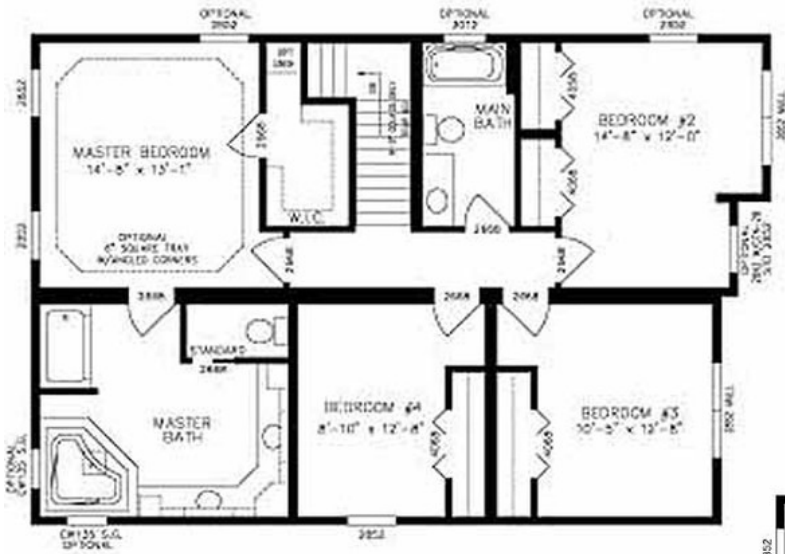

Aurora

AURORA
 PLAN NO: 5749
 FIRST FLOOR
 29'4" x 41'44"

AURORA
 PLAN NO: 5749
 SECOND FLOOR
 29'4" x 41'44"

Aurora

OPTIONAL SECOND FLOOR "A"

OPTIONAL SECOND FLOOR "B"