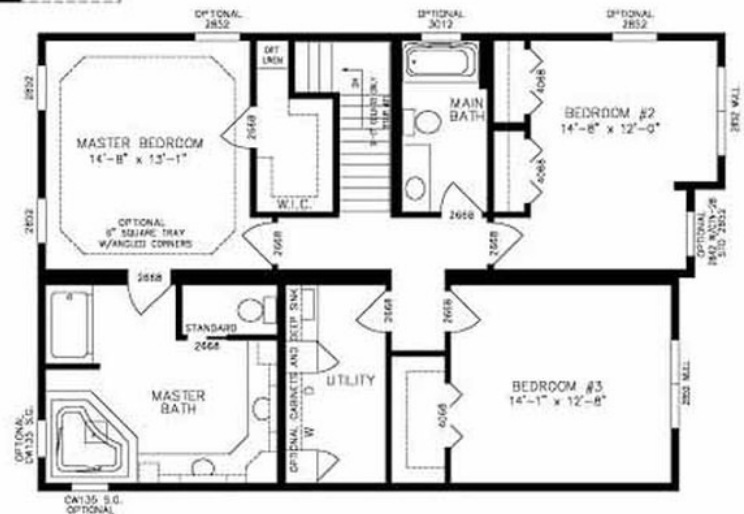

Aurora

AURORA
 PLAN NO: 5749
 FIRST FLOOR
 29'4" x 41'44"

AURORA
 PLAN NO: 5749
 SECOND FLOOR
 29'4" x 41'44"

Aurora

OPTIONAL SECOND FLOOR "A"

OPTIONAL SECOND FLOOR "B"