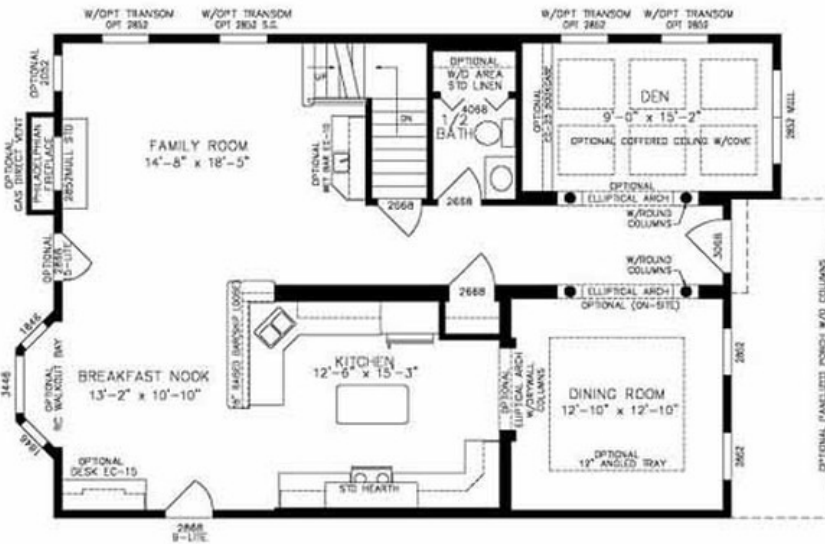

Aurora

AURORA
 PLAN NO: 5749
 FIRST FLOOR
 29'4" x 41'44"

AURORA
 PLAN NO: 5749
 SECOND FLOOR
 29'4" x 41'44"

Aurora

OPTIONAL SECOND FLOOR "A"

OPTIONAL SECOND FLOOR "B"