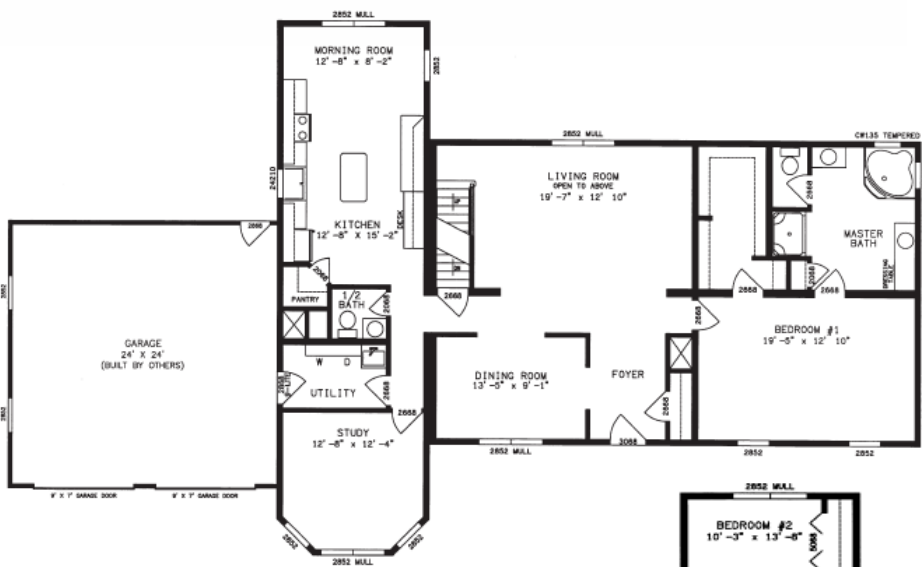

Bridgeport

BRIDGEPORT
PLAN NO: PT5744
FIRST FLOOR
13'8" x 48'0"
27'4" x 44'0"
3154 SQ. FT.
(6 BOX)

BRIDGEPORT
PLAN NO: PT5744
SECOND FLOOR
13'8" x 48'0"
27'4" x 24'0"