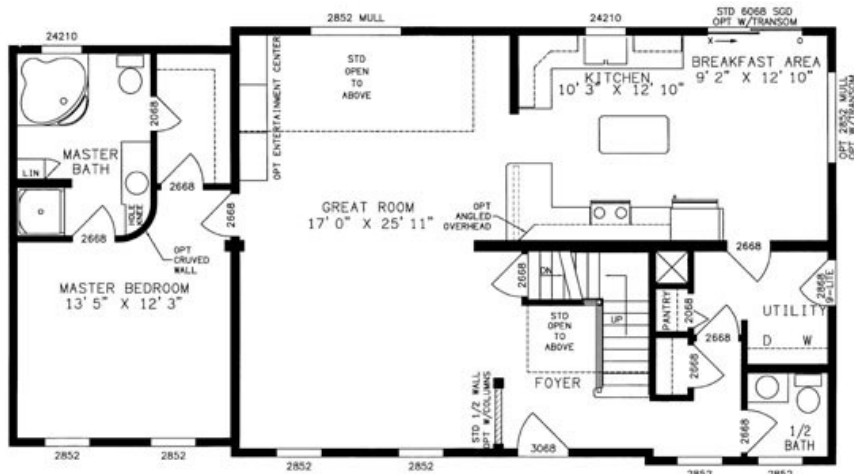

Chatham

CHATHAM
 PLAN NO: PT5748
 FIRST FLOOR
 27'4"/25 x 52'0"
 2426 SQ. FT.

OPTIONAL
 BEDROOM #4

CHATHAM
 PLAN NO: PT5748
 SECOND FLOOR
 27'4" x 38'0"