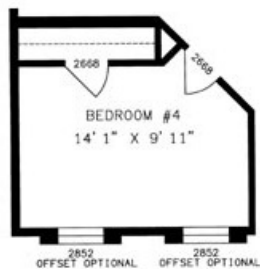

Chatham

CHATHAM
 PLAN NO: PT5748
 FIRST FLOOR
 27'4"/25 x 52'0"
 2426 SQ. FT.

OPTIONAL
 BEDROOM #4

CHATHAM
 PLAN NO: PT5748
 SECOND FLOOR
 27'4" x 38'0"